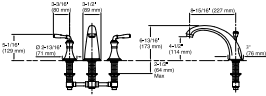

Technical Information

All product dimensions are nominal.

Drain included: No

Spout:

Spout reach: 8-15/16" (227 mm)

Handshower:

Rated maximum flow: 0 gal/min (0 l/min)

Notes

Install this product according to the installation guide.

ADA compliant when installed to the specific requirements of these regulations.