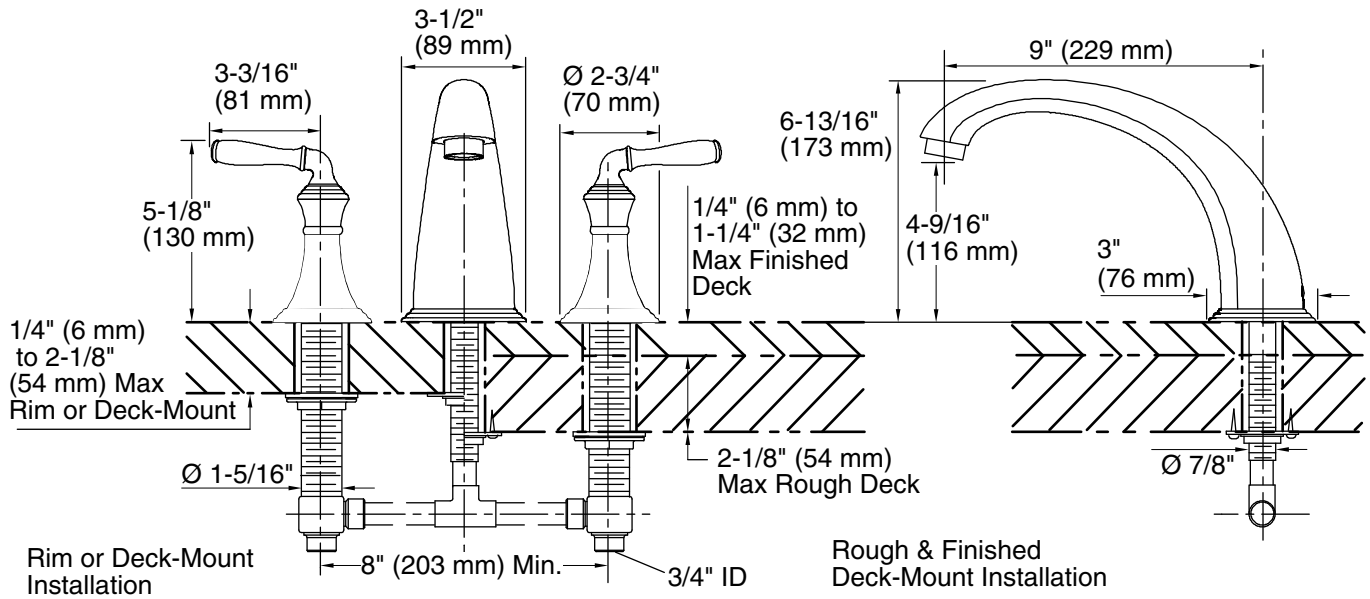

Technical Information

All product dimensions are nominal.

Drain included: No

Spout:

Spout reach: 9" (229 mm)

Handshower:

Rated maximum flow: 0 gal/min (0 l/min)

Notes

Install this product according to the installation guide.

ADA, OBC, CSA B651 compliant when installed to the specific requirements of these regulations.