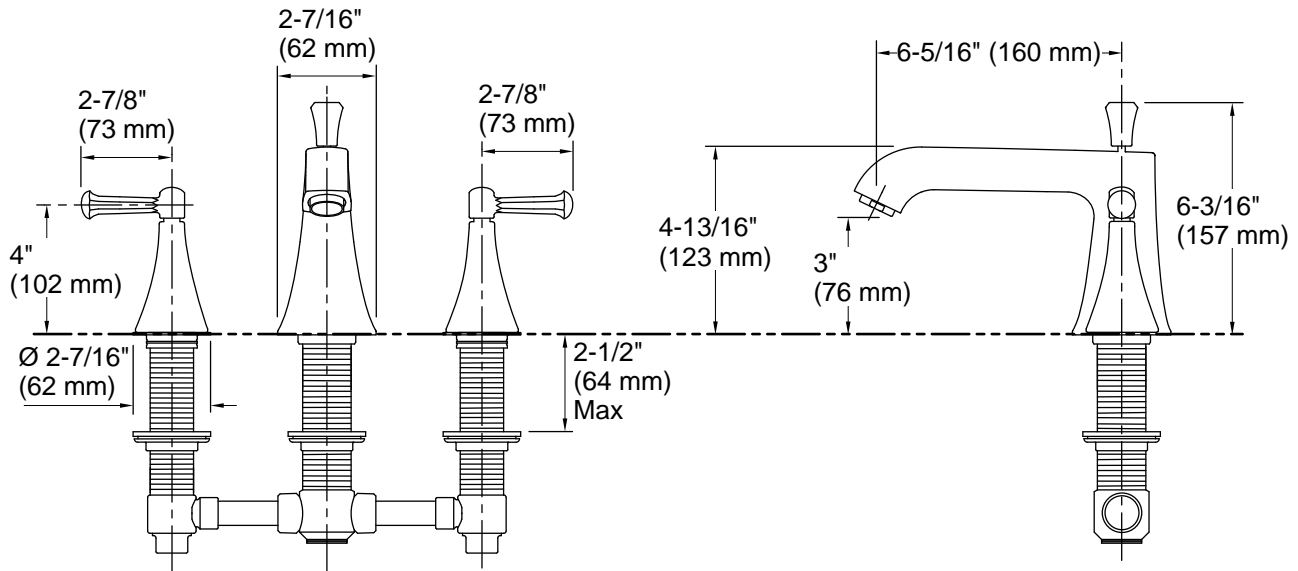

Technical Information

All product dimensions are nominal.

Drain included: No

Notes

Install this product according to the installation instructions.

ADA, CSA B651 compliant when installed to the specific requirements of these regulations.