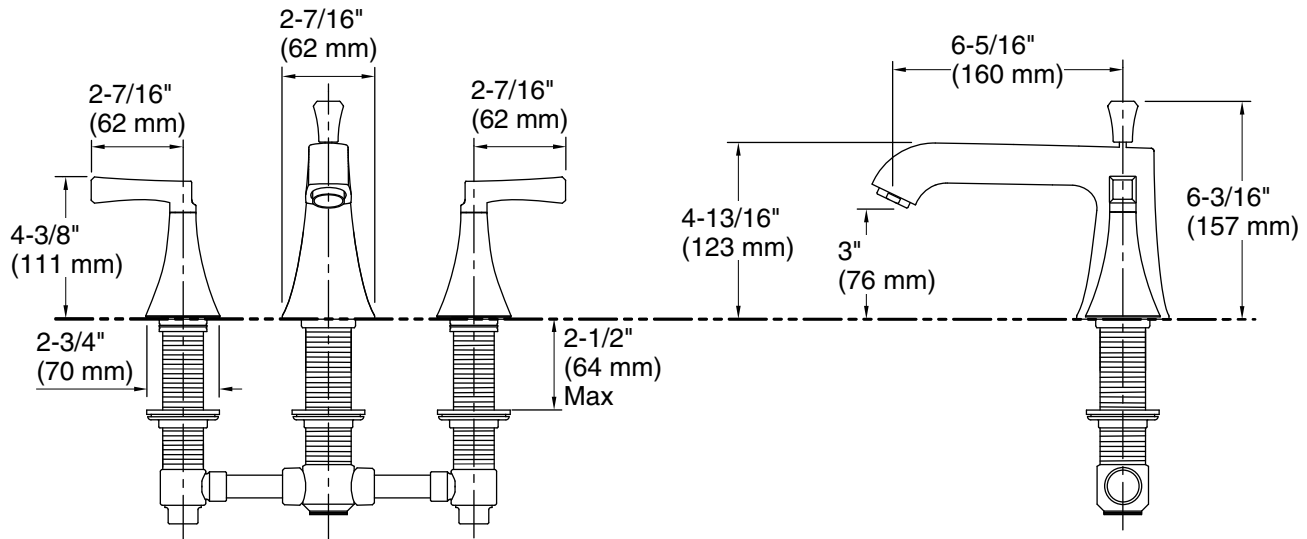

Features

- Deco lever handles
- 5" (127 mm) spout with slip-fit connection and diverter knob

Material

- Brass

Installation

- Bath- or deck-mount

Required Products/Accessories

K-438-K 1/2" ceramic high-flow valve system

Color	Code	Description
-------	------	-------------

CP Polished Chrome

BN Vibrant® Brushed Nickel

BV Vibrant® Brushed Bronze

Technical Information

All product dimensions are nominal.

Drain included: No

Spout:

Spout reach: 6-3/16" (157 mm)

Handshower:

Rated maximum flow: 0 gal/min (0 l/min)

Notes

Install this product according to the installation instructions.

ADA, CSA B651 compliant when installed to the specific requirements of these regulations.