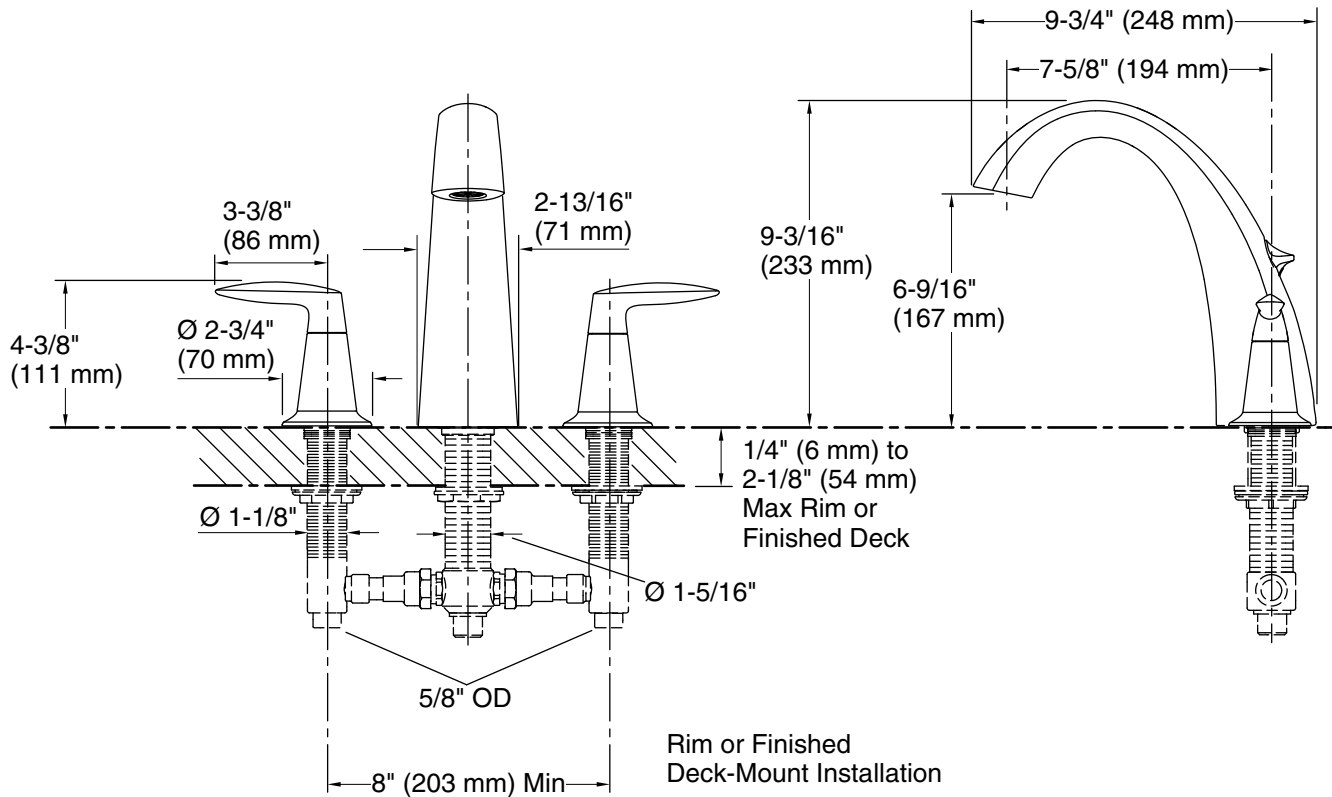

Technical Information

All product dimensions are nominal.

Drain included: No

Spout:

Spout reach: 7-5/8" (194 mm)

Handshower:

Rated maximum flow: 0 gal/min (0 l/min)

Notes

Install this product according to the installation instructions.

ADA, OBC, CSA B651 compliant when installed to the specific requirements of these regulations.