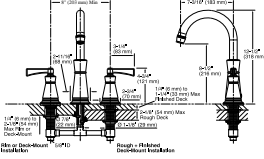

Technical Information

All product dimensions are nominal.

Drain included: No

Spout:

Spout reach: 7-3/16" (183 mm)

Notes

Install this product according to the installation guide.

ADA compliant for handles only.

ADA, OBC, CSA B651 compliant when installed to the specific requirements of these regulations.