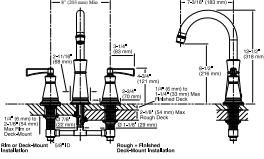

Features

- Two Lever handles offer separate control of hot and cold water
- 7-3/16" (183 mm) nondiverter spout
- KOHLER® ceramic disc valves exceed industry longevity standards for a lifetime of durable performance
- Coordinates with Archer faucets, accessories, and showering components to complete your bathroom
- Trim only, requires valve to complete installation

Material

- Premium metal construction for durability and reliability
- KOHLER finishes resist corrosion and tarnishing

Installation

- Deck- or bath-mount

Recommended Products/Accessories

- K-300-K 1/2" ceramic high-flow valve system
- K-301-K 3/4" high-flow bath valve
- K-23723 Faucet cleaner

OBC

IAPMO Certification

KOHLER® Faucet Lifetime Limited Warranty

See website for detailed warranty information.

Technical Information

All product dimensions are nominal.

Drain included: No

Spout:

Spout reach: 7-3/16" (183 mm)

Notes

Install this product according to the installation guide.

ADA compliant for handles only.

ADA, OBC, CSA B651 compliant when installed to the specific requirements of these regulations.