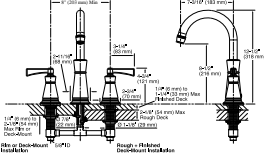

Features

- Two Lever handles offer separate control of hot and cold water
- 7-3/16" (183 mm) nondiverter spout
- KOHLER® ceramic disc valves exceed industry longevity standards for a lifetime of durable performance
- Coordinates with Archer faucets, accessories, and showering components to complete your bathroom
- Trim only, requires valve to complete installation

OBC

IAPMO Certification

KOHLER® Faucet Lifetime Limited Warranty

See website for detailed warranty information.

Technical Information

All product dimensions are nominal.

Drain included: No

Spout:

Spout reach: 7-3/16" (183 mm)

Notes

Install this product according to the installation guide.

ADA compliant for handles only.

ADA, OBC, CSA B651 compliant when installed to the specific requirements of these regulations.