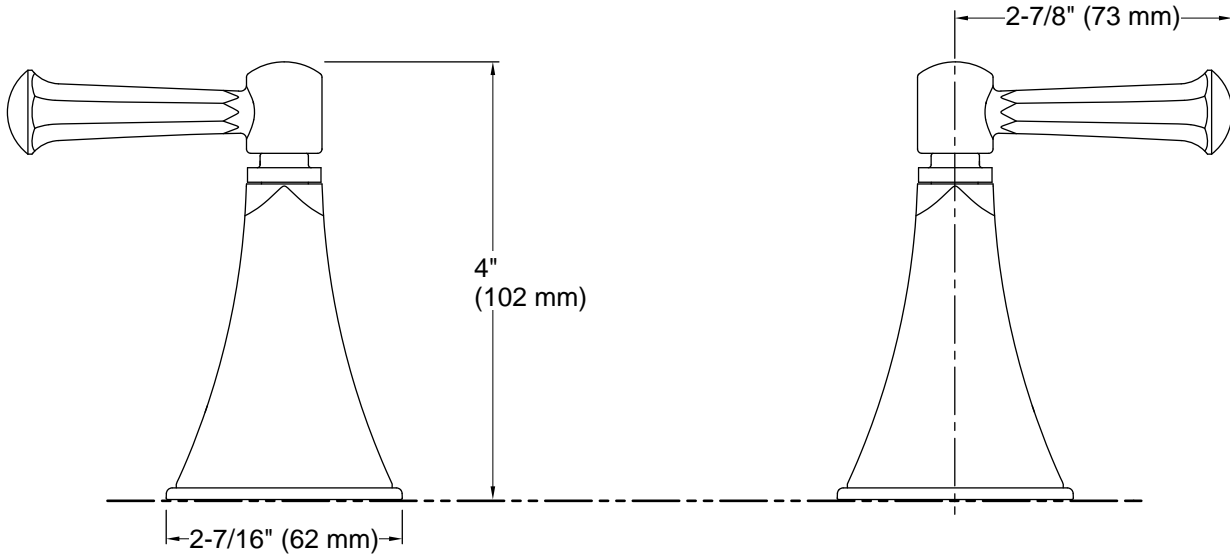

Technical Information

All product dimensions are nominal.

Notes

Install this product according to the installation guide.