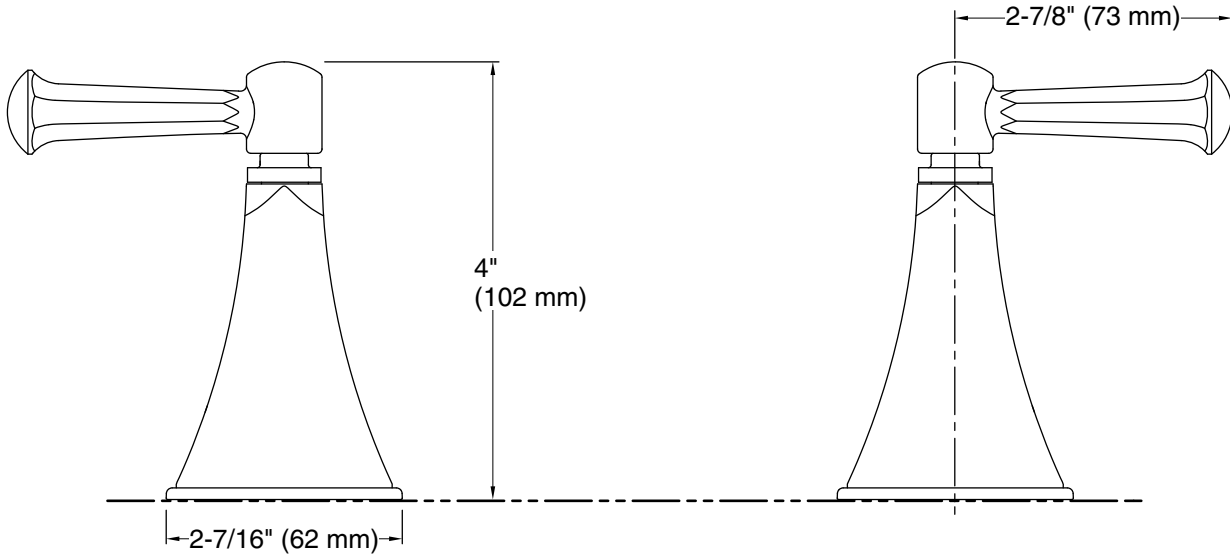

Technical Information

All product dimensions are nominal.

Notes

Install this product according to the installation guide.