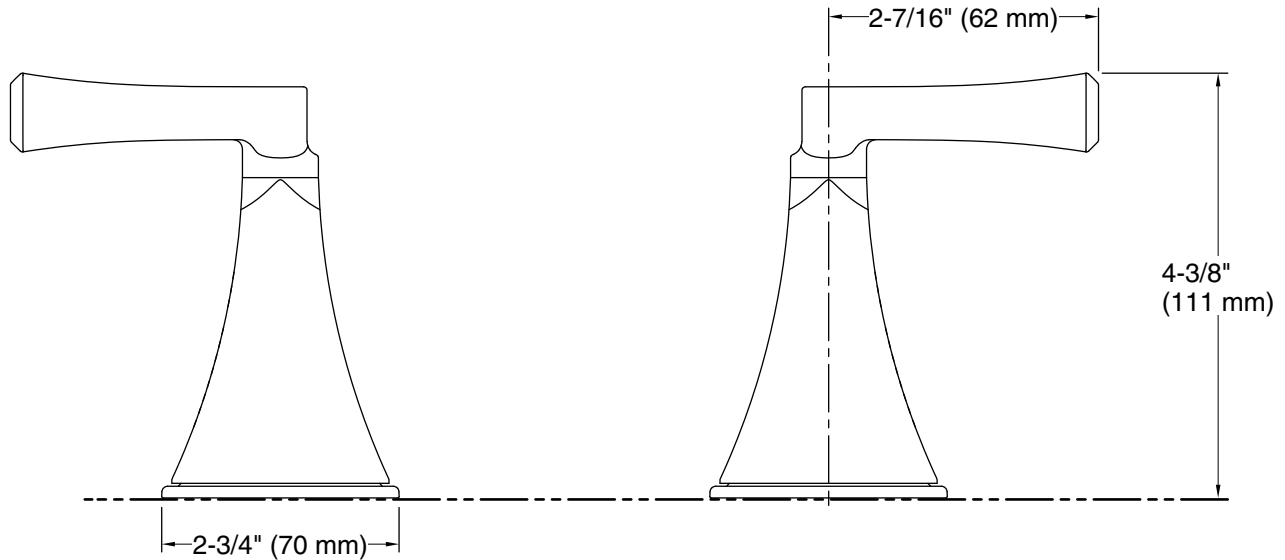

Features

- Deco lever handles

Material

- Brass

Installation

- Deck-mount

Required Products/Accessories

K-300-K 1/2" ceramic high-flow valve system

Technical Information

All product dimensions are nominal.

Handshower:

Rated maximum flow: 0 gal/min (0 l/min)

Notes

Install this product according to the installation guide.