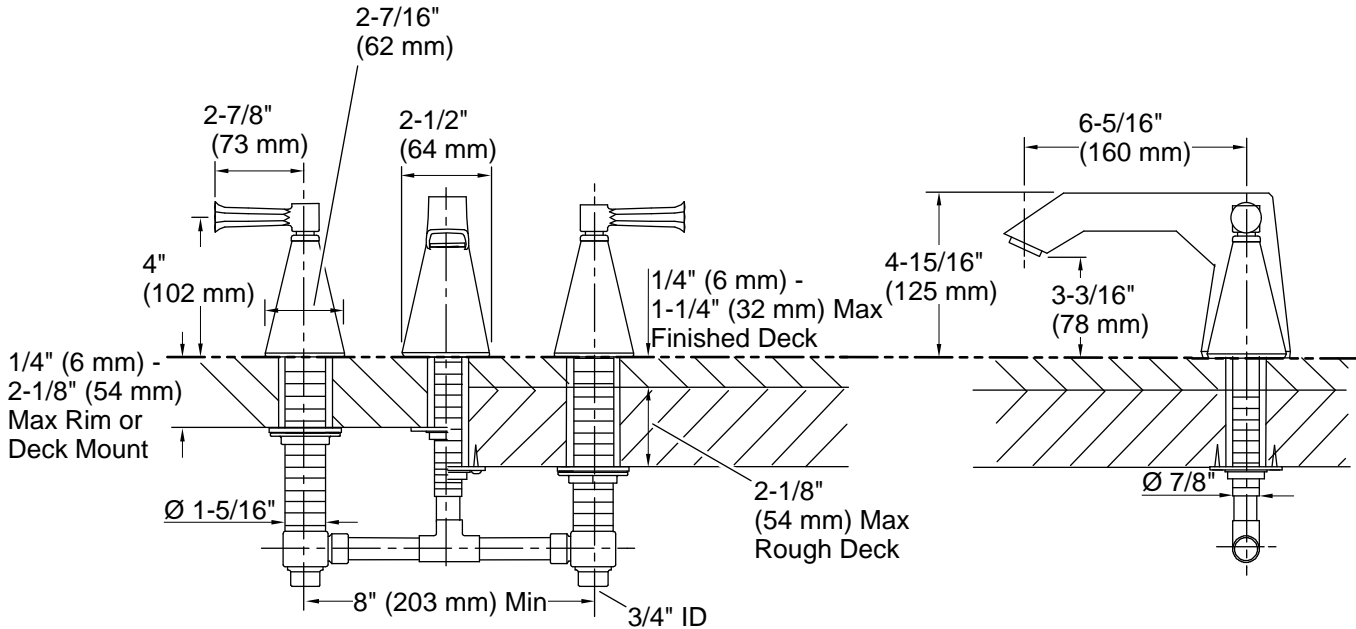

Rim- or Deck-
Mount
Installation

Rough + Finished
Deck-Mount Installation

Technical Information

All product dimensions are nominal.

Drain included: No

Notes

Install this product according to the installation instructions.

ADA, OBC, CSA B651 compliant when installed to the specific requirements of these regulations.