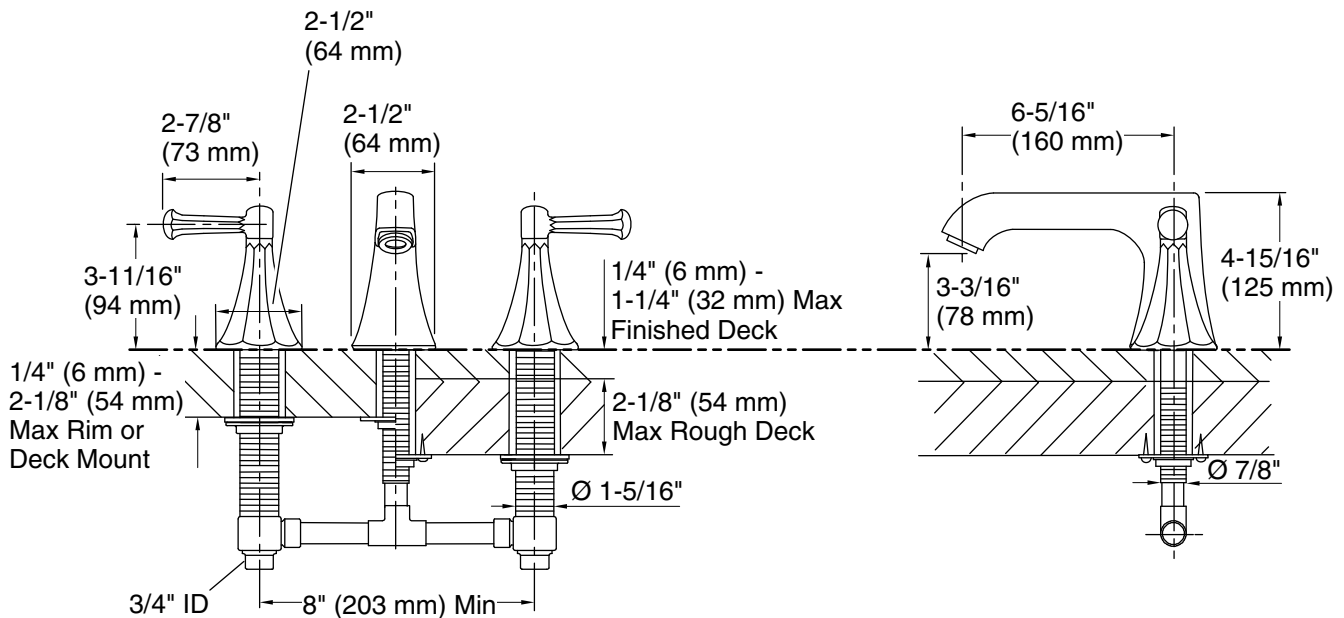

Rim- or Deck-
Mount Installation

Rough + Finished
Deck-Mount Installation

Technical Information

All product dimensions are nominal.

Drain included: No

Spout:

Spout reach: 6-5/16" (160 mm)

Handshower:

Rated maximum flow: 0 gal/min (0 l/min)

Notes

Install this product according to the installation instructions.

ADA, OBC, CSA B651 compliant when installed to the specific requirements of these regulations.