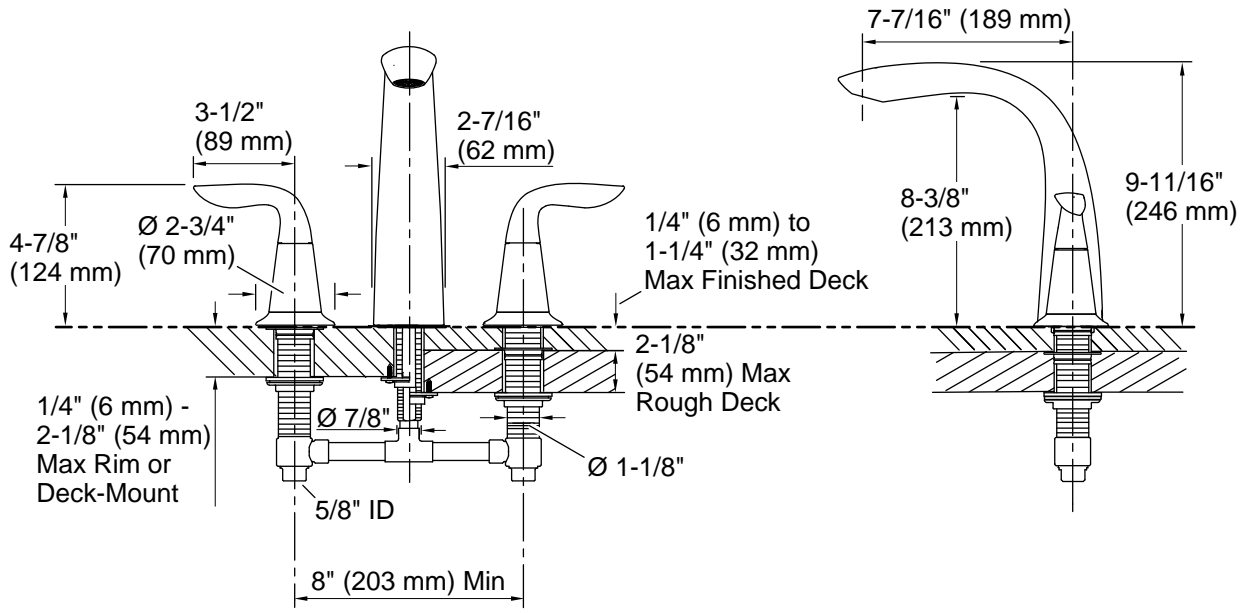

Rim or Deck-Mount
Installation

Rough + Finished
Deck-Mount Installation

Technical Information

All product dimensions are nominal.

Drain included: No

Notes

Install this product according to the installation guide.

ADA, OBC, CSA B651 compliant when installed to the specific requirements of these regulations.