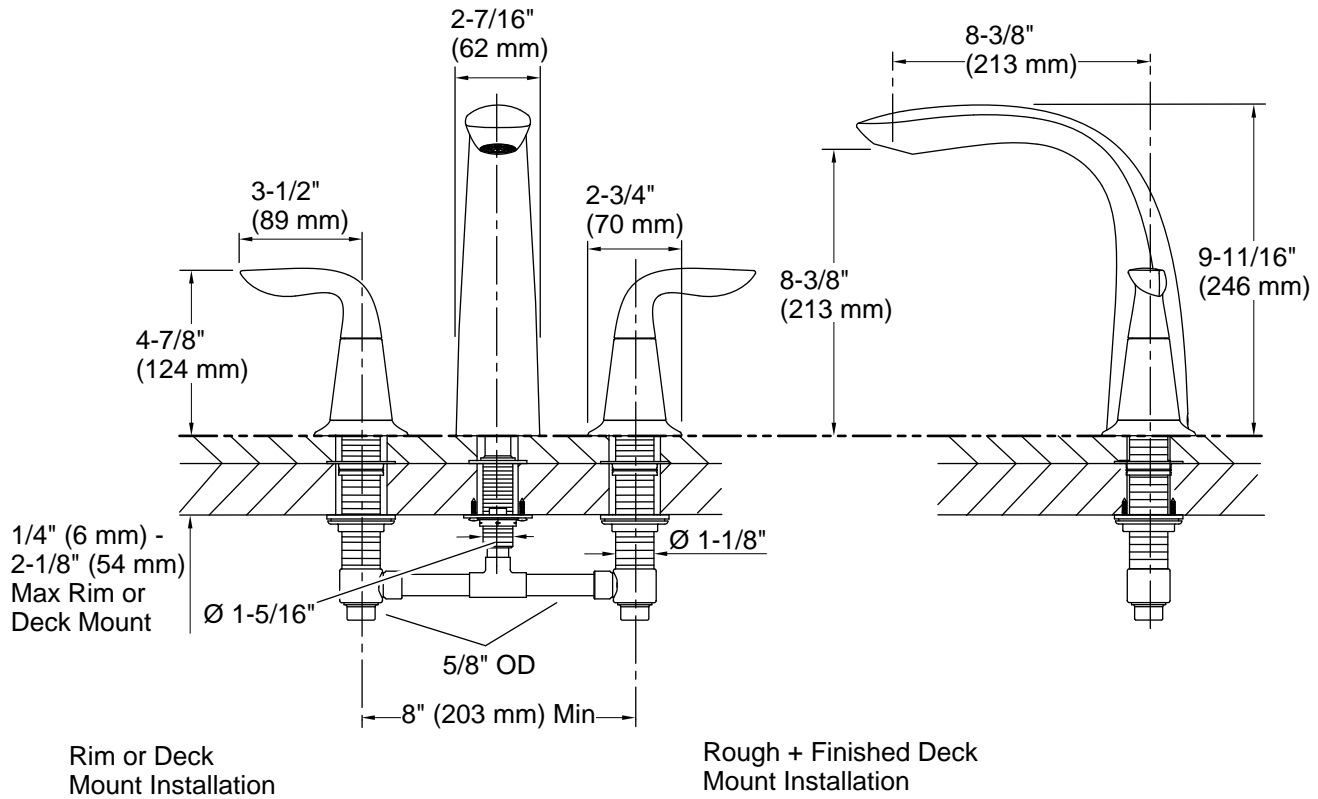

Features

- High-arch diverter spout with slip-fit connection and diverter knob
- Stationary spout
- Metal construction

Material

- KOHLER finishes resist corrosion and tarnishing

Installation

- Bath- or deck-mount

See website for detailed warranty information.

Technical Information

All product dimensions are nominal.

Drain included: No

Notes

Install this product according to the installation instructions.