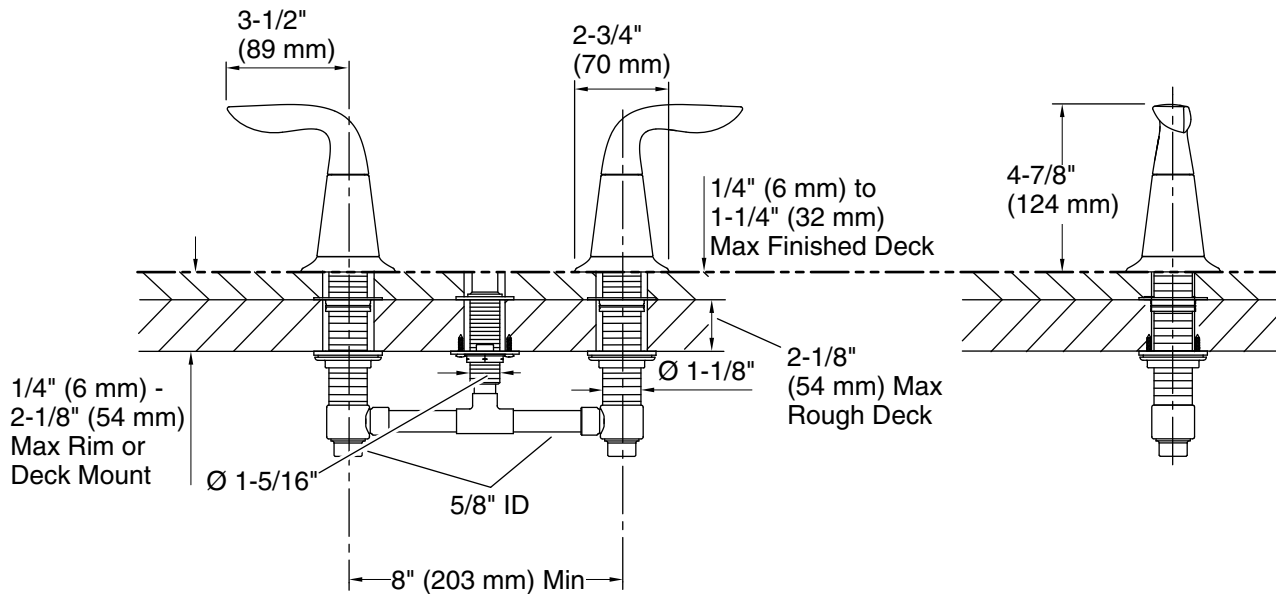

Rim or Deck
Mount Installation

Rough + Finished Deck
Mount Installation

Technical Information

All product dimensions are nominal.

Notes

Install this product according to the installation instructions.

ADA, OBC, CSA B651 compliant when installed to the specific requirements of these regulations.