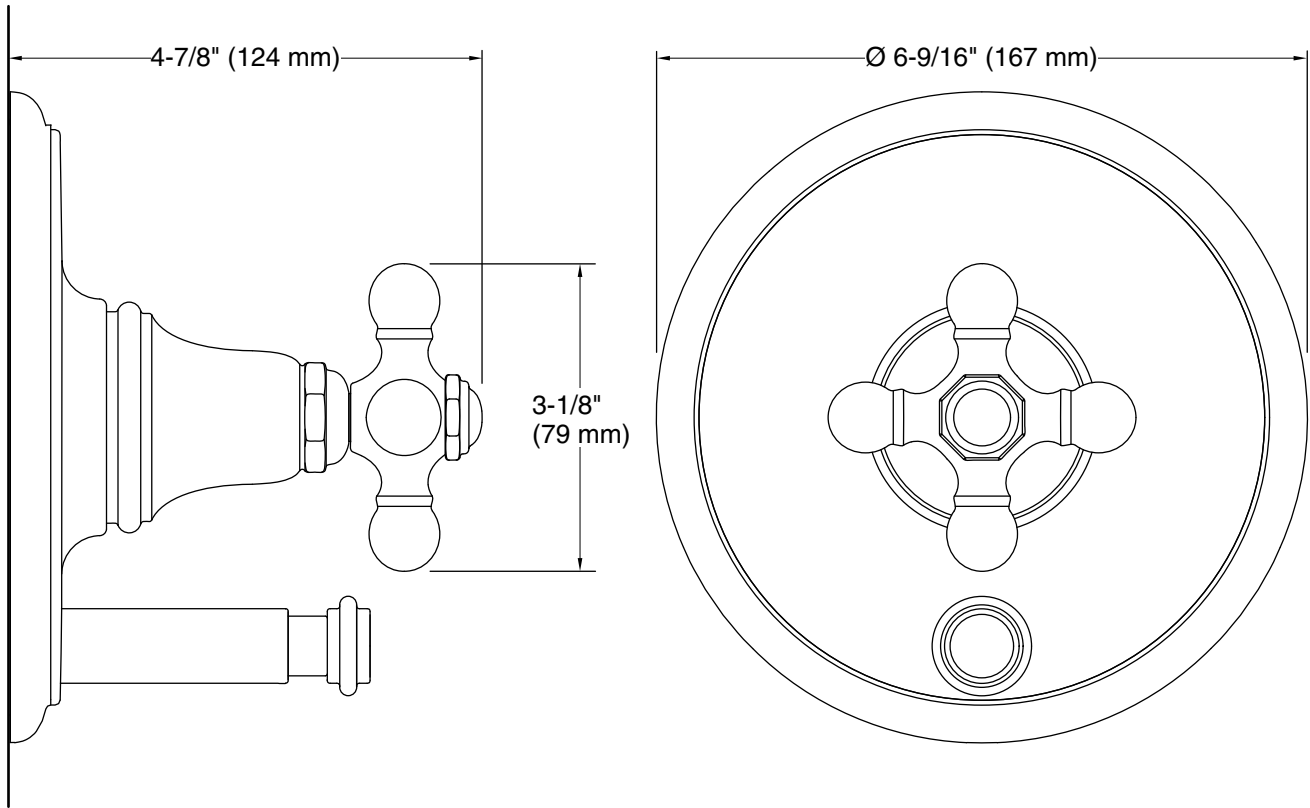

Technical Information

All product dimensions are nominal.

Drain included: No

Handshower:

Rated maximum flow: 0 gal/min (0 l/min)

Notes

Install this product according to the installation instructions.

ADA compliant when installed to the specific requirements of these regulations.