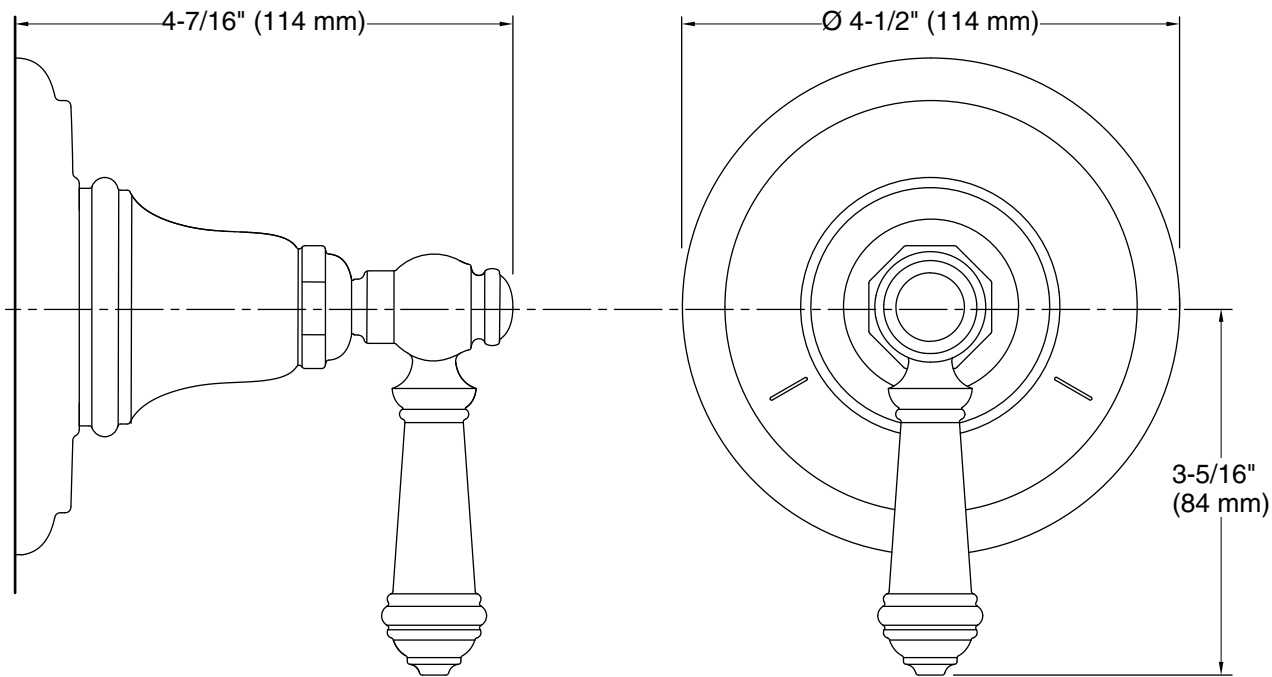

Technical Information

All product dimensions are nominal.

Handshower:

Rated maximum flow: 0 gal/min (0 l/min)

Notes

Install this product according to the installation instructions.

ADA, OBC, CSA B651 compliant when installed to the specific requirements of these regulations.