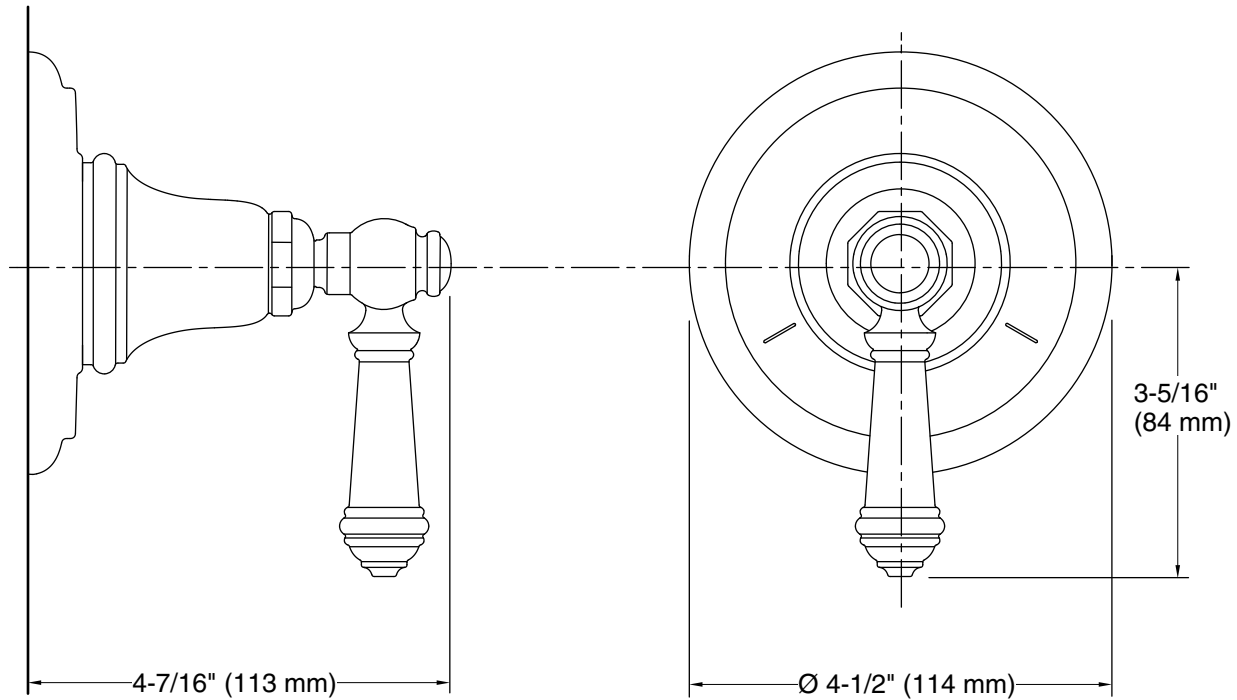

Technical Information

All product dimensions are nominal.

Spout:

Notes

Install this product according to the installation instructions.

ADA, OBC, CSA B651 compliant when installed to the specific requirements of these regulations.