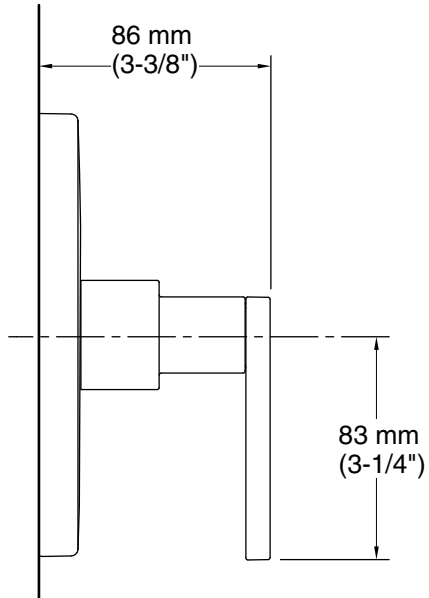

Technical Information

All product dimensions are nominal.

Notes

Install this product according to the installation instructions.