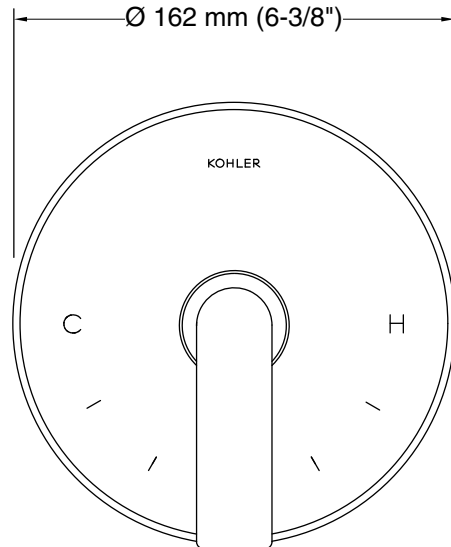

Technical Information

All product dimensions are nominal.

Notes

Install this product according to the installation instructions.