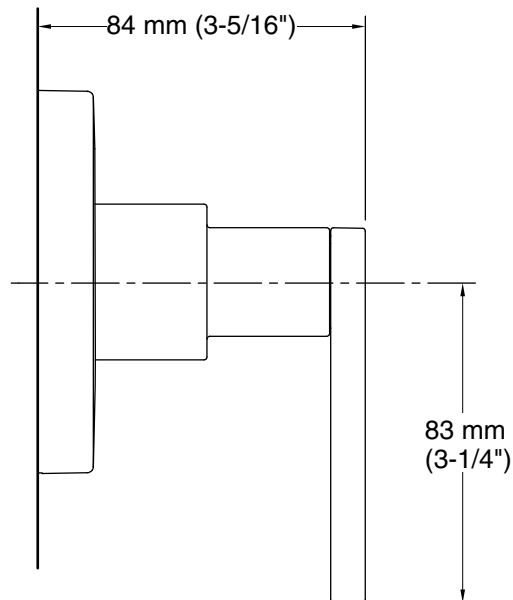

Technical Information

All product dimensions are nominal.

Notes

Install this product according to the installation instructions.