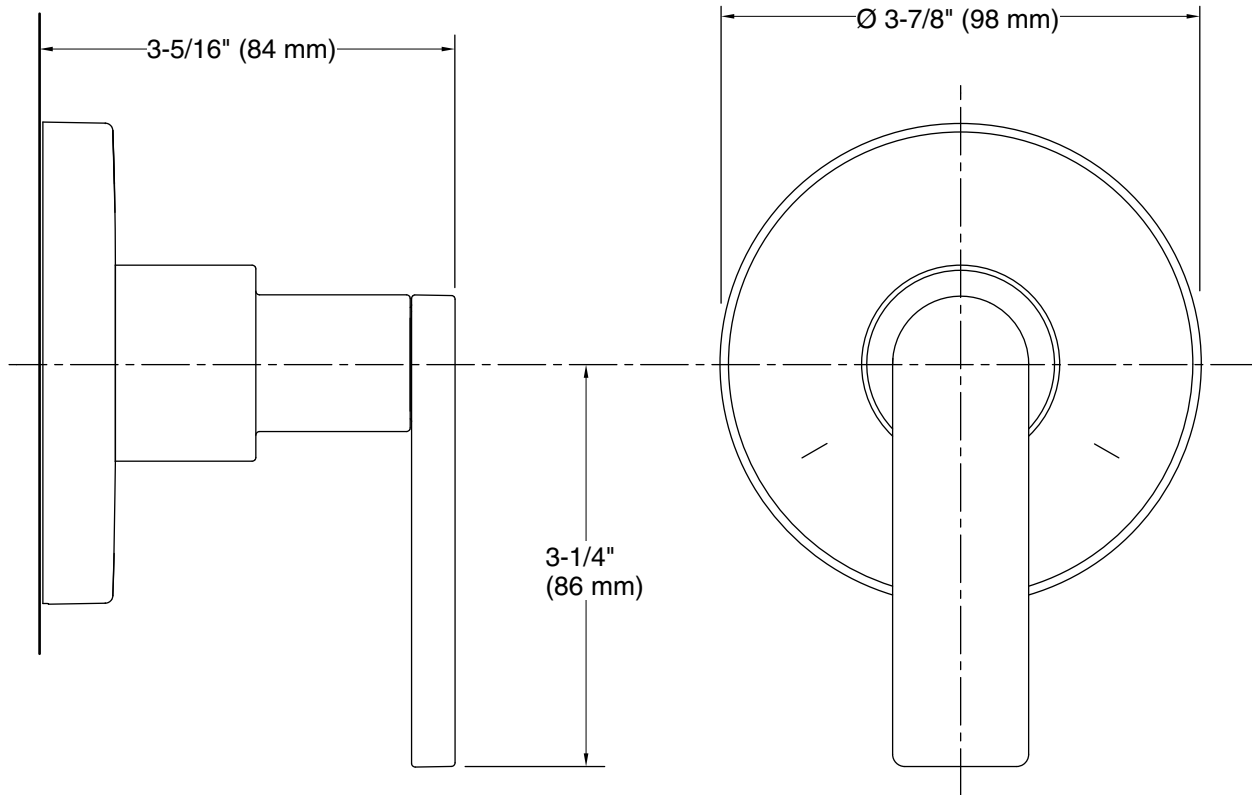

Technical Information

All product dimensions are nominal.

Notes

Install this product according to the installation guide.

ADA, OBC, CSA B651 compliant when installed to the specific requirements of these regulations.