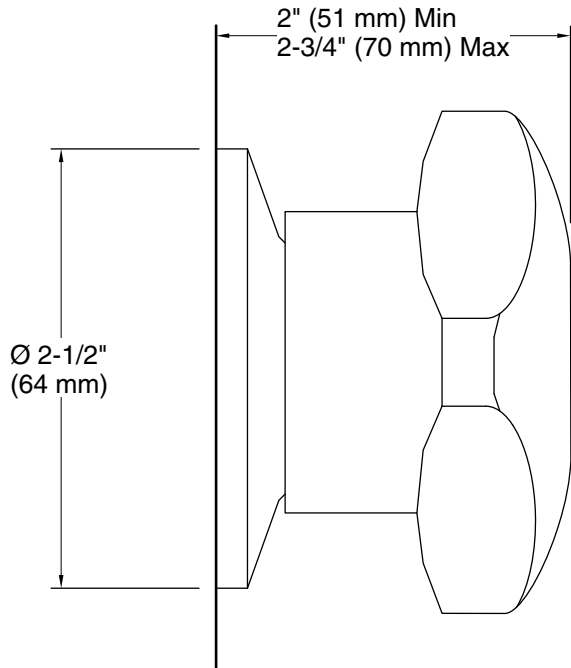

Features

- Standard handle style option

Material

- Brass

Installation

- For 8" (203 mm) centers

Required Products/Accessories

[K-302-K](#) 1/2" Ceramic In-Wall Valve System

Color tiles intended for reference only.

Color	Code	Description
-------	------	-------------

	CP	Polished Chrome
---	----	-----------------

Technical Information

All product dimensions are nominal.

Spout:

Notes