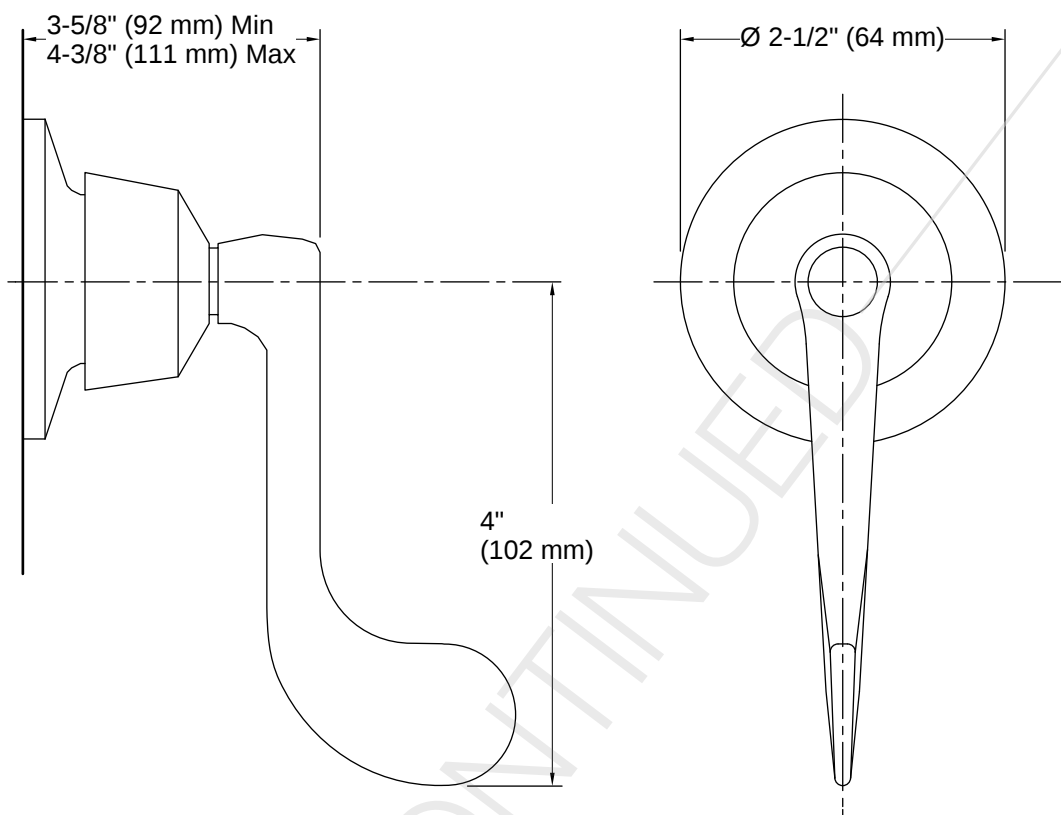

Installation

- For 8" (203 mm) centers

Installation Notes

Install this product according to the installation instructions.