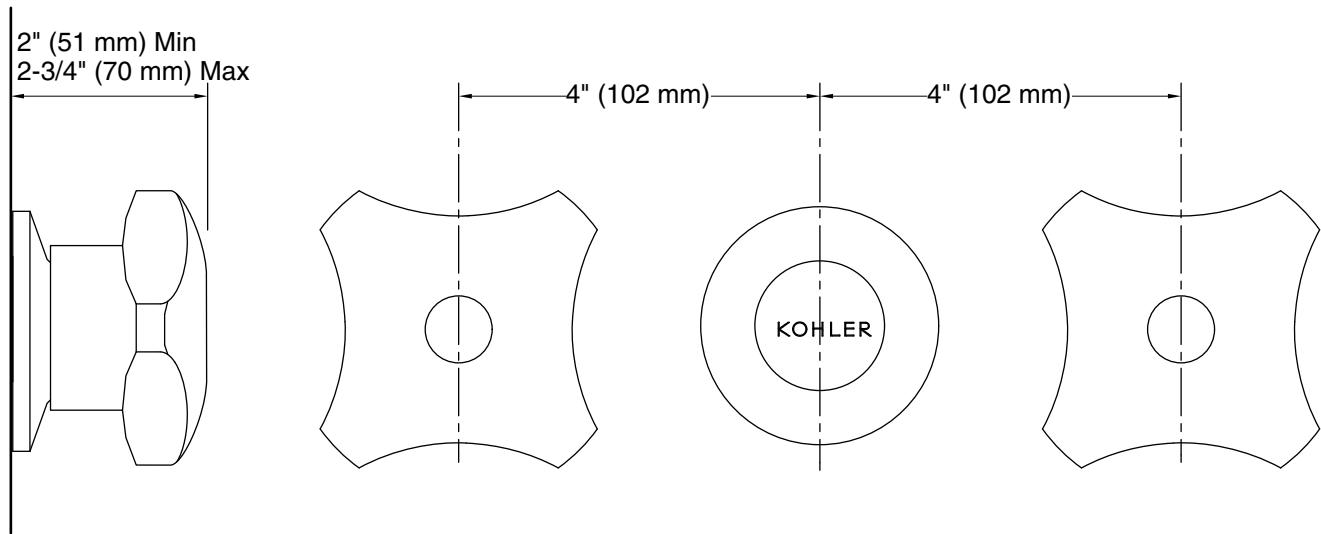

Features

- Integral diverter mechanism
- Standard handle style option

Material

- Brass

Installation

- For 8" (203 mm) centers

Required Products/Accessories

[K-303-K](#) 1/2" Ceramic In-Wall Valve System

Technical Information

All product dimensions are nominal.

Handshower:

Rated maximum flow: 0 gal/min (0 l/min)

Notes

Install this product according to the installation instructions.