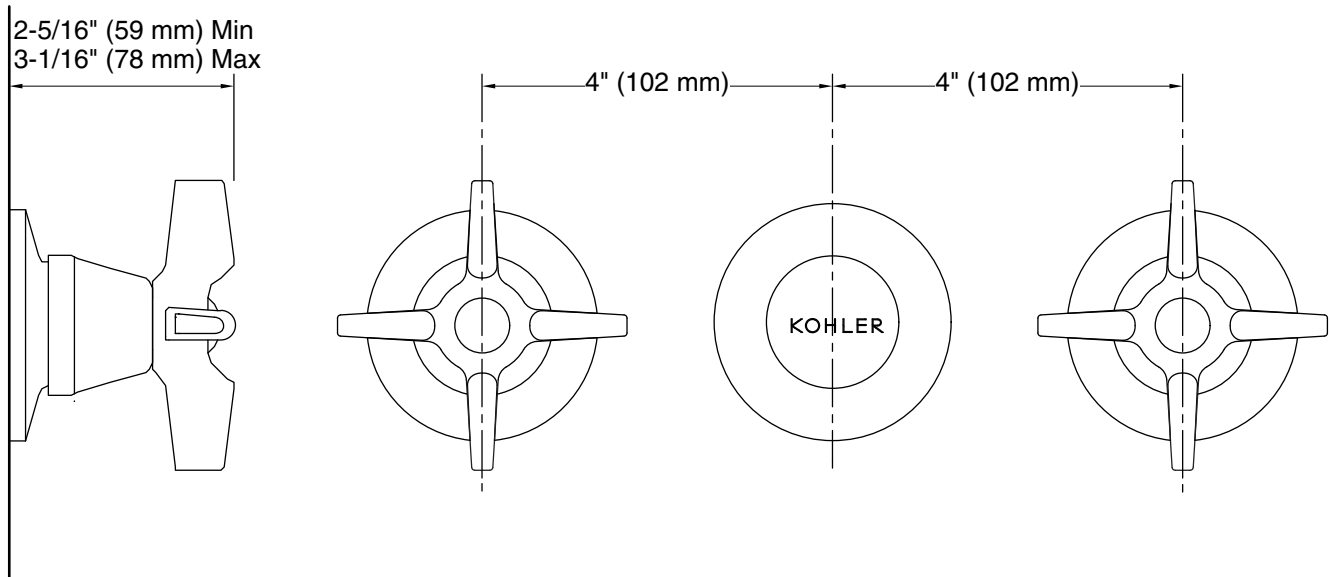

Features

- Integral diverter mechanism
- Cross handle style option

Material

- Brass

Installation

- For 8" (203 mm) centers

Required Products/Accessories

[K-303-K](#) 1/2" Ceramic In-Wall Valve System

Available Colors/Finishes

Color tiles intended for reference only.

Color	Code	Description
	CP	Polished Chrome

Technical Information

All product dimensions are nominal.

Handshower:

Rated maximum flow: 0 gal/min (0 l/min)