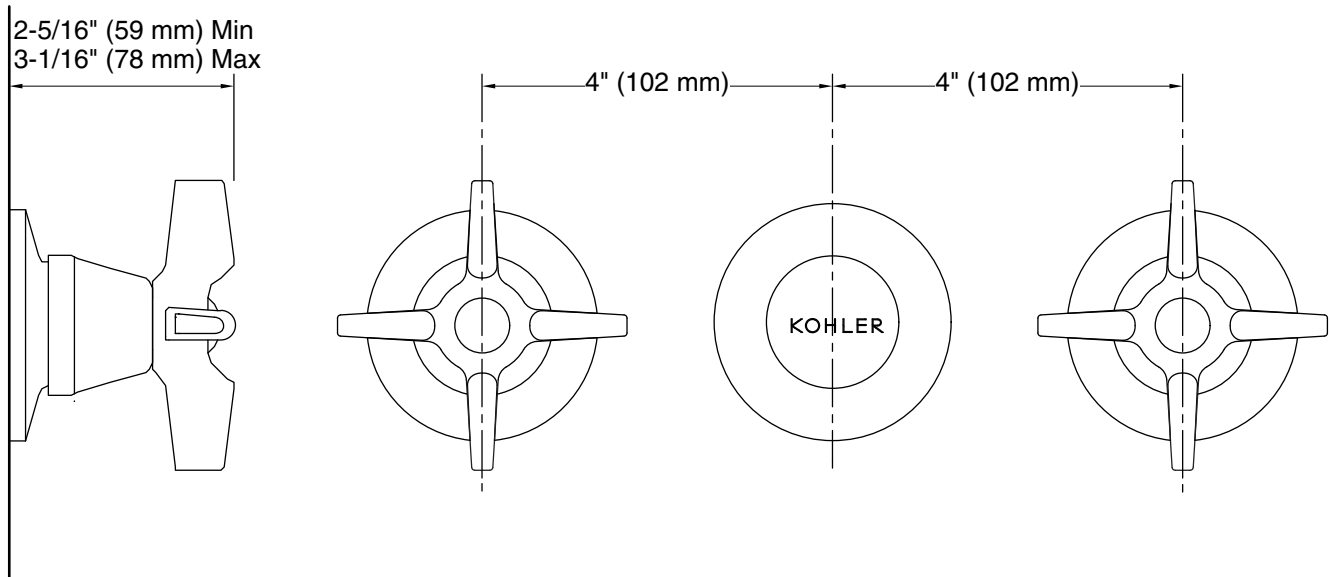

Technical Information

All product dimensions are nominal.

Notes

Install this product according to the installation instructions.