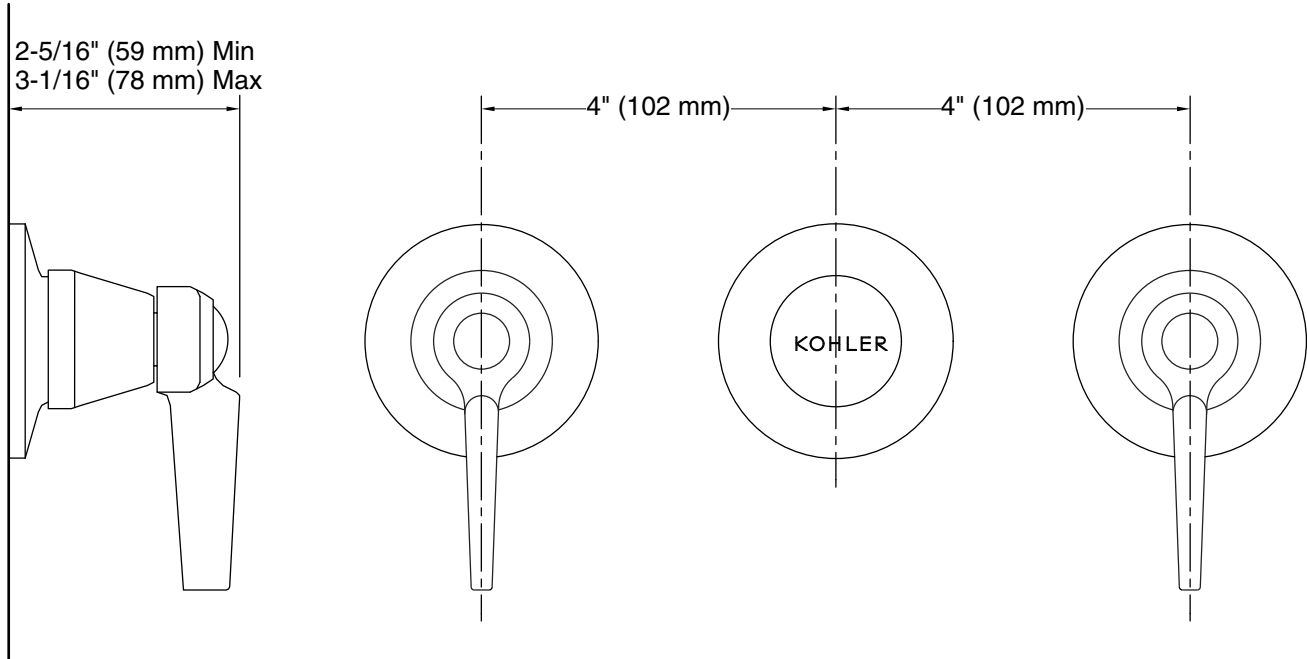

Technical Information

All product dimensions are nominal.

Drain included: No

Handshower:

Rated maximum flow: 0 gal/min (0 l/min)

Notes

Install this product according to the installation instructions.