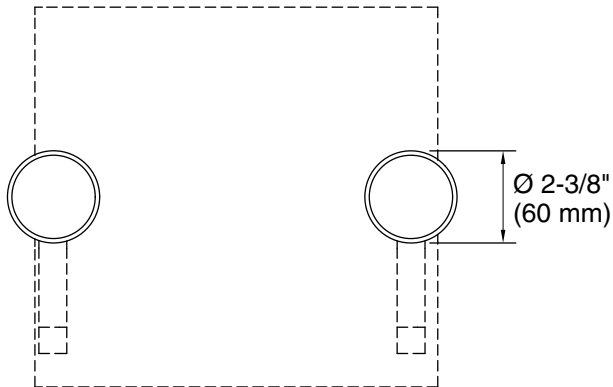

Technical Information

All product dimensions are nominal.

Drain included: No

Drain with overflow: No

Handshower:

Rated maximum flow: 0 gal/min (0 l/min)

Notes

Install this product according to the installation instructions.