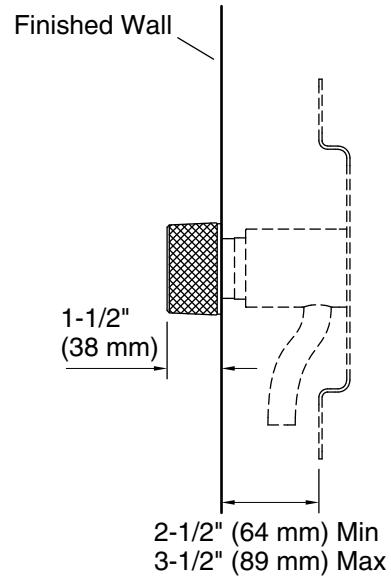

Technical Information

All product dimensions are nominal.

Drain included: No

Drain with overflow: No

Handshower:

Rated maximum flow: 0 gal/min (0 l/min)

Notes

Install this product according to the installation instructions.