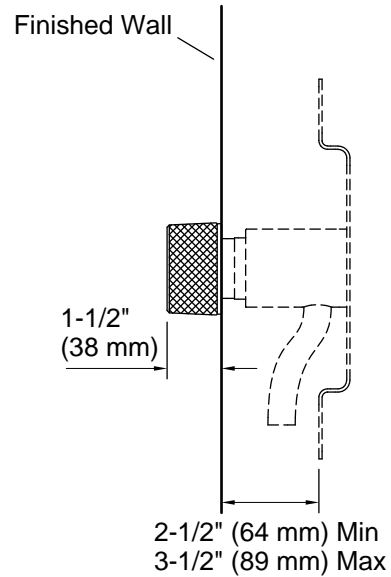

Material

- Premium metal construction for durability and reliability

Installation

- Requires rough-in kit (sold separately)

Required Products/Accessories

K-410-K Wall-mount Valve
K-T23888 Wall-mount bathroom sink faucet spout with Ribbon design, 1.2 gpm

or

K-410-K Wall-mount Valve
K-T23889 Wall-mount bathroom sink faucet spout with Row design, 1.2 gpm

or

K-410-K Wall-mount Valve
K-T23890 Wall-mount bathroom sink faucet spout with Tube design, 1.2 gpm

Adapters, Rough-in and Extension Kits

1349542 Range: 2-1/2" (64 mm) - 3-1/2" (89 mm)

Recommended Products/Accessories

K-23726 Drain treatment
K-23723 Faucet cleaner

Codes/Standards

ASME A112.18.1/CSA B125.1
IAPMO Certification

KOHLER[®] Faucet Lifetime Limited Warranty

Technical Information

All product dimensions are nominal.

Drain included: No

Drain with overflow: No

Spout:

Handshower:

Rated maximum flow: 0 gal/min (0 l/min)

Notes