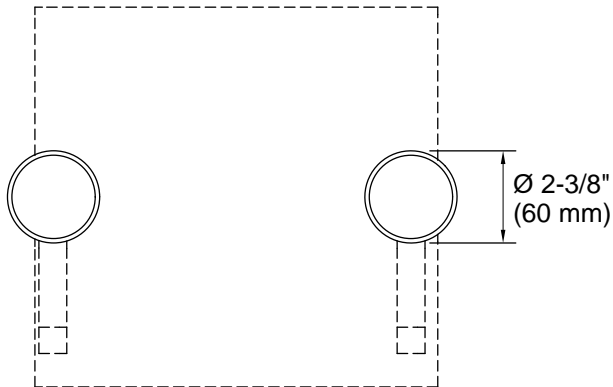

1349542 Range: 2-1/2" (64 mm) - 3-1/2" (89 mm)

Recommended Products/Accessories

K-23726 Drain treatment
K-23723 Faucet cleaner

Codes/Standards

ASME A112.18.1/CSA B125.1
IAPMO Certification

KOHLER[®] Faucet Lifetime Limited Warranty

Technical Information

All product dimensions are nominal.

Drain included: No

Drain with overflow: No

Spout:

Handshower:

Rated maximum flow: 0 gal/min (0 l/min)

Notes