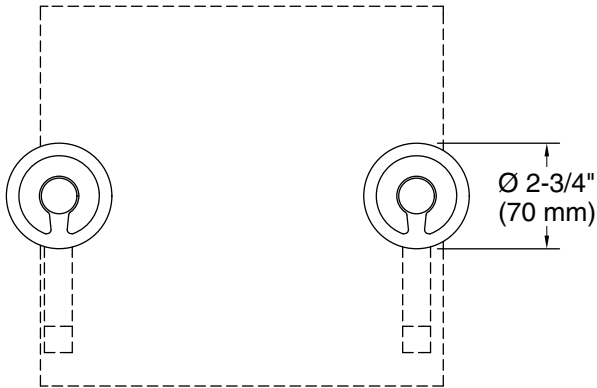

3-15-2025 20:07 - US/CA

THE BOLD LOOK  
OF **KOHLER**<sup>®</sup>

**KOHLER** Faucets Wall-mount bathroom sink faucet Industrial handle trim  
**Components®**  
**K-T77981-9**

**Technical Information**

All product dimensions are nominal.