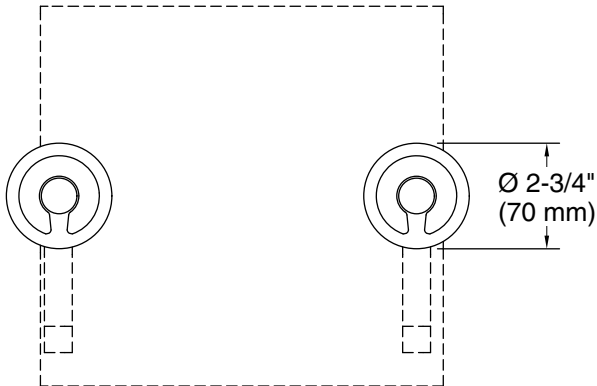

10-21-2024 23:21 - US/CA

THE BOLD LOOK
 OF **KOHLER®**

KOHLER Faucets Wall-mount bathroom sink faucet Industrial handle trim
Components®
K-T77981-9

Technical Information

All product dimensions are nominal.