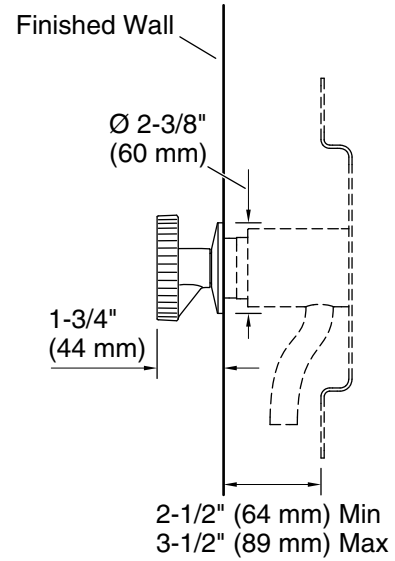

3-15-2025 20:07 - US/CA

THE BOLD LOOK  
OF **KOHLER**<sup>®</sup>

**KOHLER** Faucets Wall-mount bathroom sink faucet Industrial handle trim  
**Components®**  
**K-T77981-9**

**Technical Information**

All product dimensions are nominal.