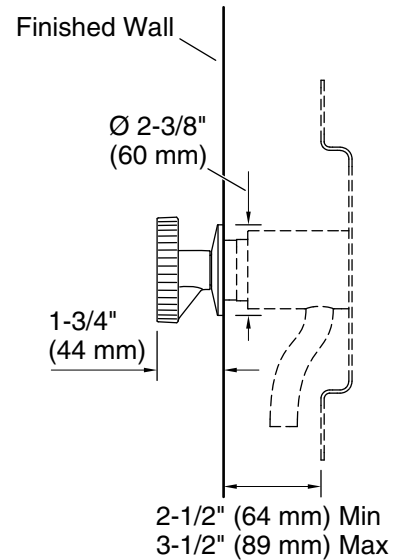

10-21-2024 23:21 - US/CA

THE BOLD LOOK
 OF **KOHLER®**

KOHLER Faucets Wall-mount bathroom sink faucet Industrial handle trim
Components®
K-T77981-9

Technical Information

All product dimensions are nominal.