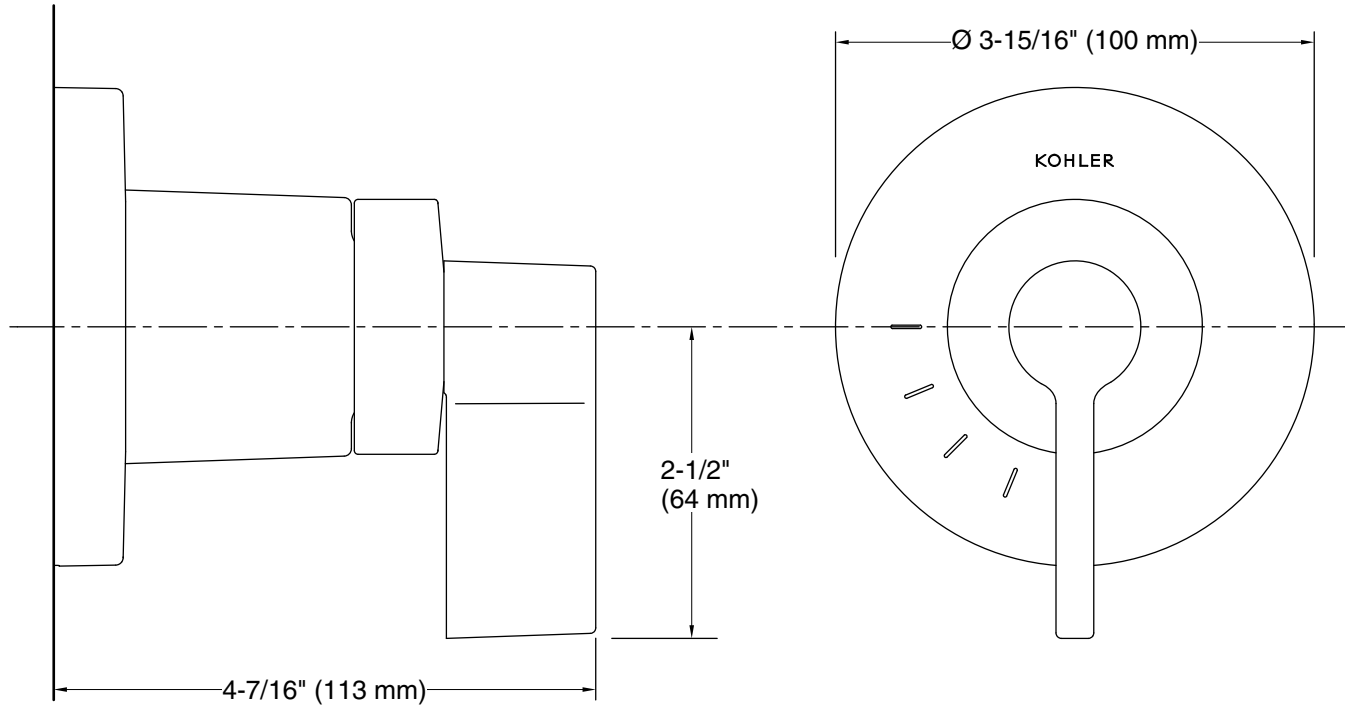

Technical Information

All product dimensions are nominal.

Drain included: No

Notes

Install this product according to the installation instructions.

ADA, OBC, CSA B651 compliant when installed to the specific requirements of these regulations.