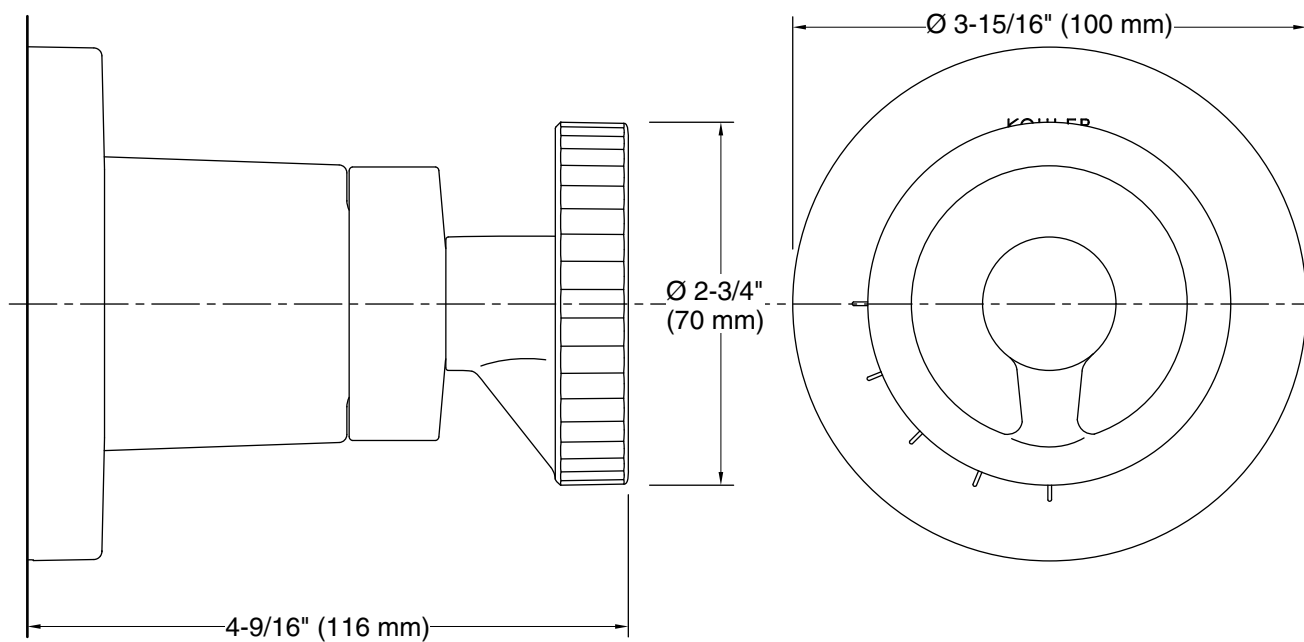

Technical Information

All product dimensions are nominal.

Spout:

Notes

Install this product according to the installation instructions.