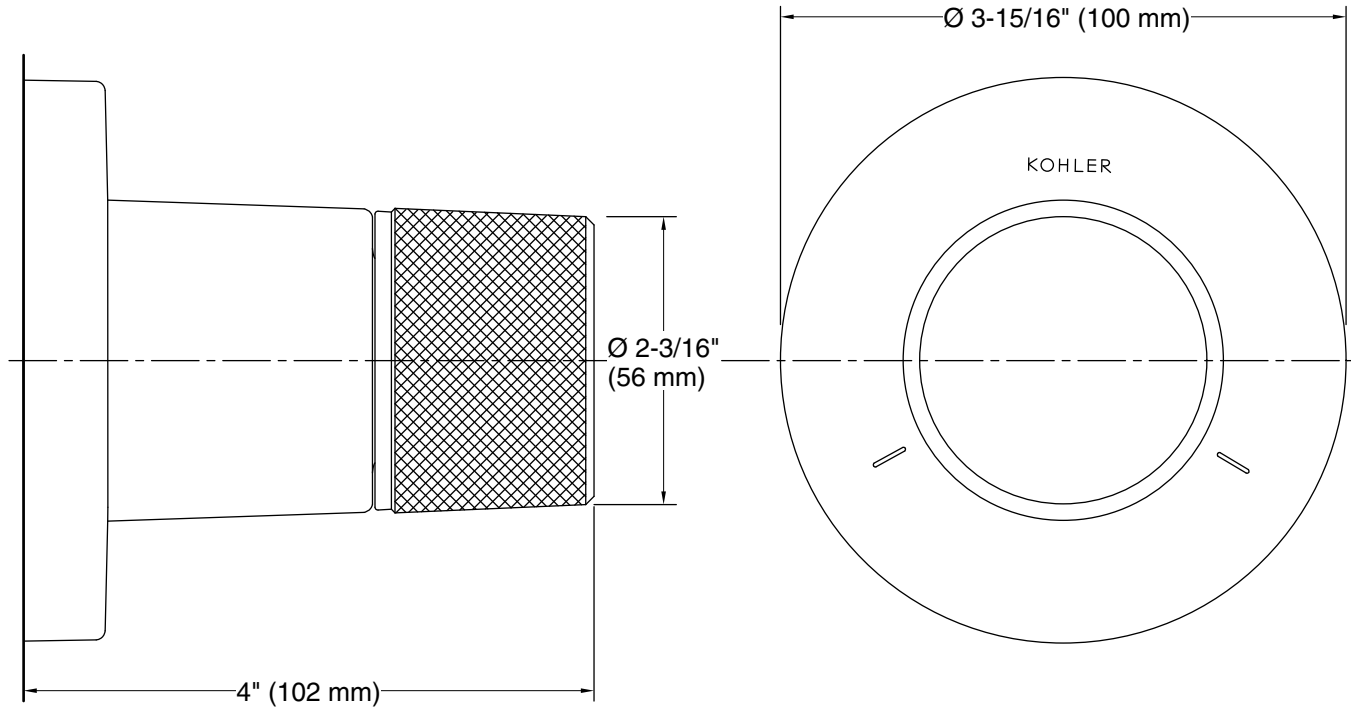

Features

- Single Oyl handle controls flow to outlets
- Includes faceplate with metal Oyl handle
- Coordinates with Components faucets, accessories, and showering components to complete your bathroom
- When used with MasterShower 2- or 3-way transfer or diverter valves, handle controls flow to two or three outlets individually or any two outlets at a time

Technical Information

All product dimensions are nominal.

Drain included: No

Notes

Install this product according to the installation instructions.