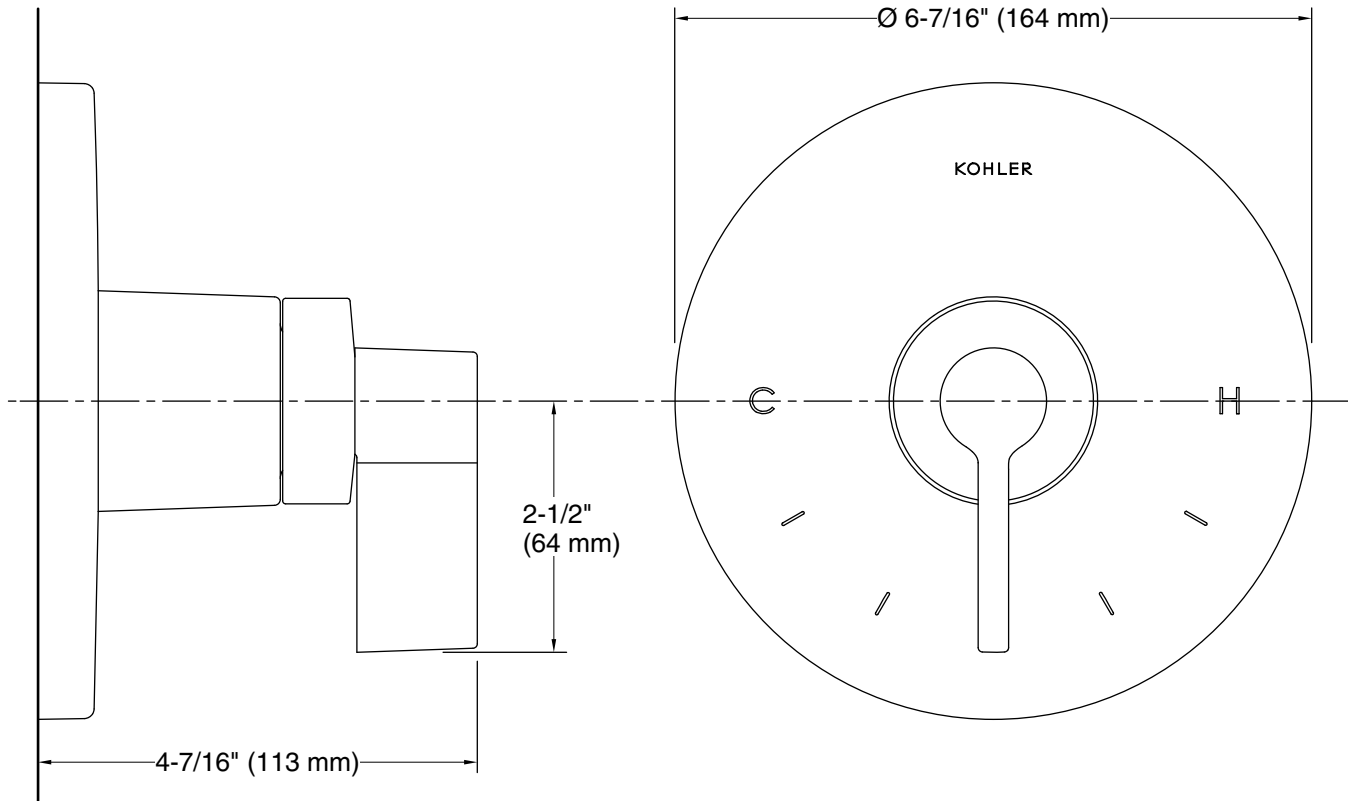

**Technical Information**

All product dimensions are nominal.

Drain included: No

**Notes**

Install this product according to the installation instructions.

ADA, OBC, CSA B651 compliant when installed to the specific requirements of these regulations.