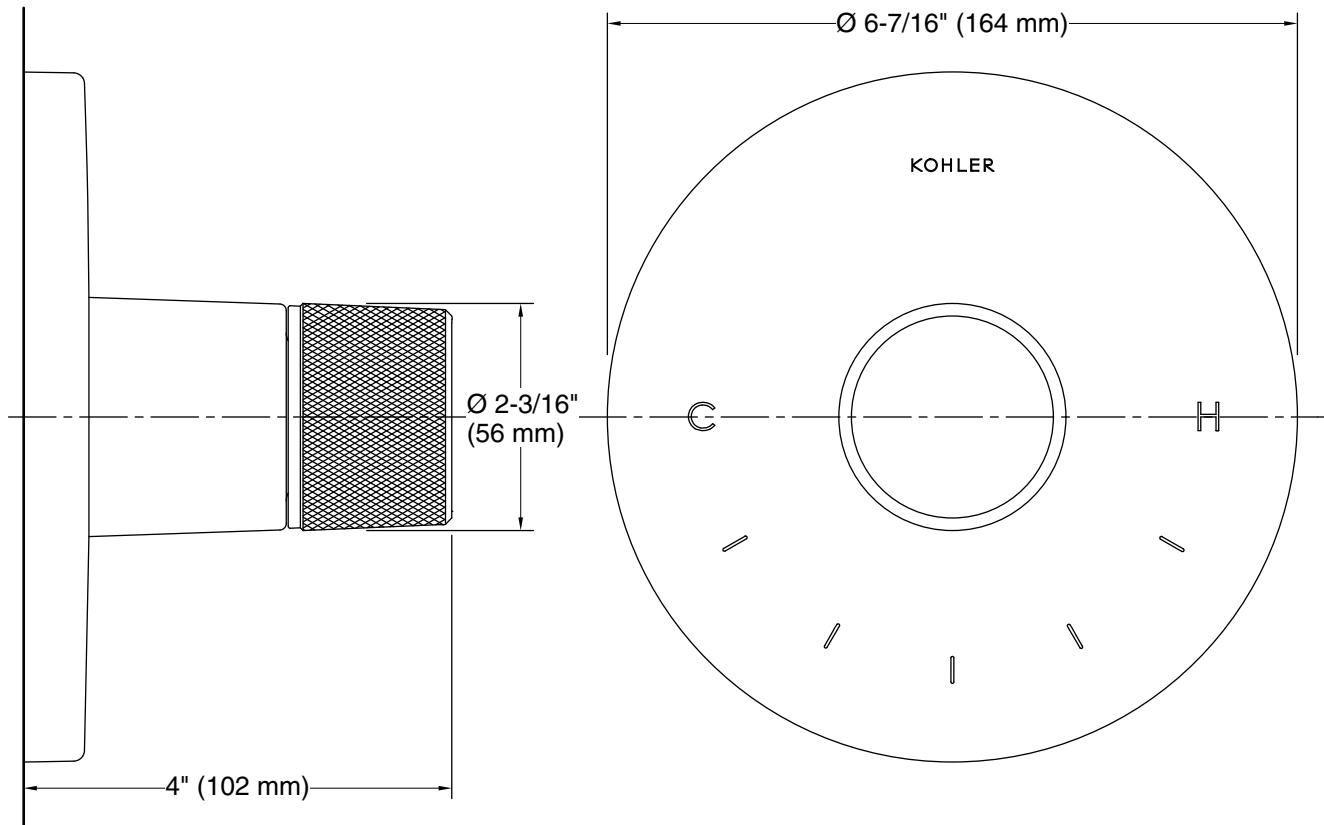

Technical Information

All product dimensions are nominal.

Drain included: No

Handshower:

Rated maximum flow: 0 gal/min (0 l/min)

Notes

Install this product according to the installation instructions.