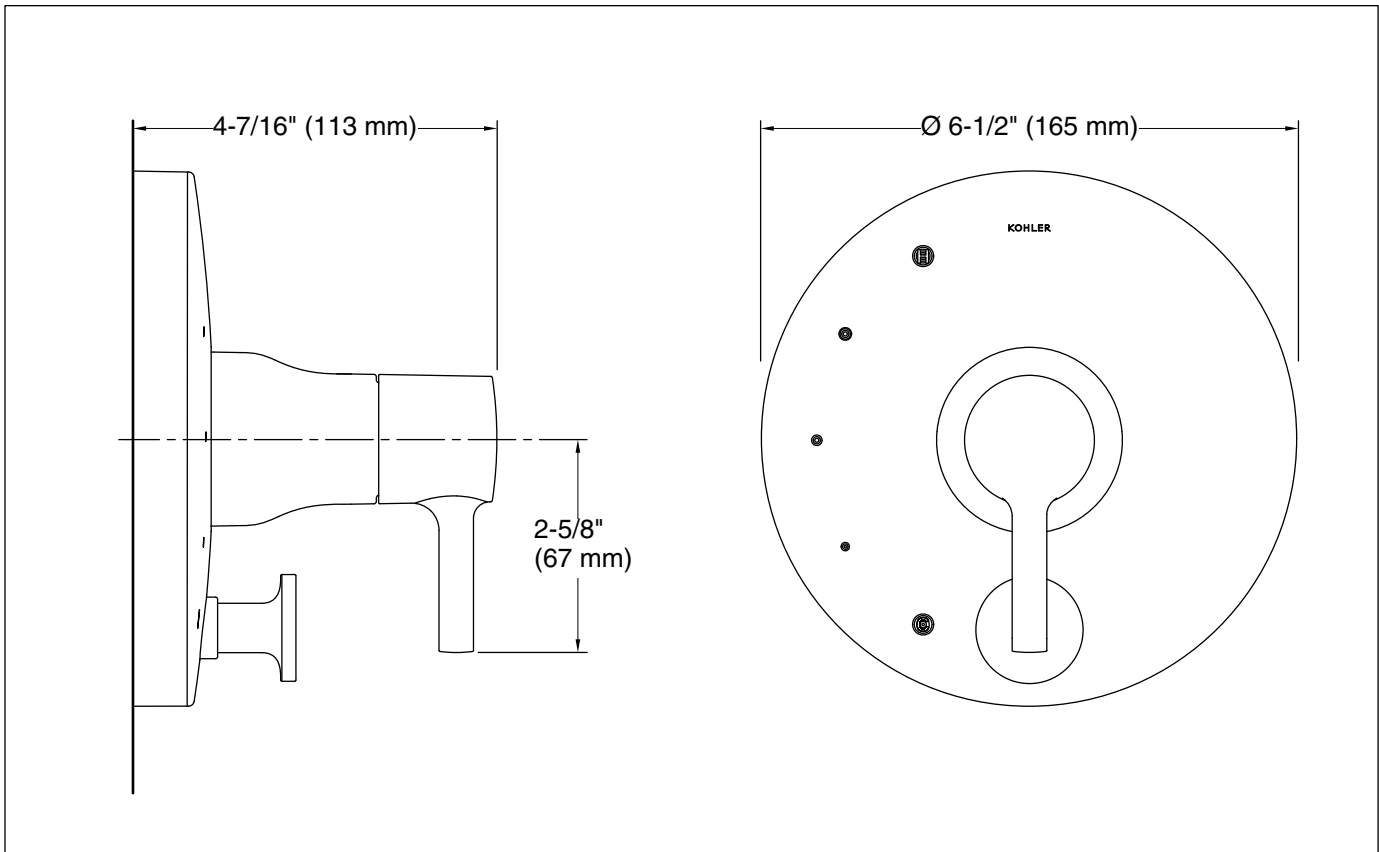

Technical Information

All product dimensions are nominal.

Handshower:

Rated maximum flow: 0 gal/min (0 l/min)

Notes

Install this product according to the installation instructions.

Avoid cross-flow conditions. Do not install shut-off device on either valve outlet.

Install straight pipe or tube drop of 7" (178 mm) to 18" (457 mm) with single elbow between the valve and wall-mount spout.

ADA, OBC, CSA B651 compliant when installed to the specific requirements of these regulations.