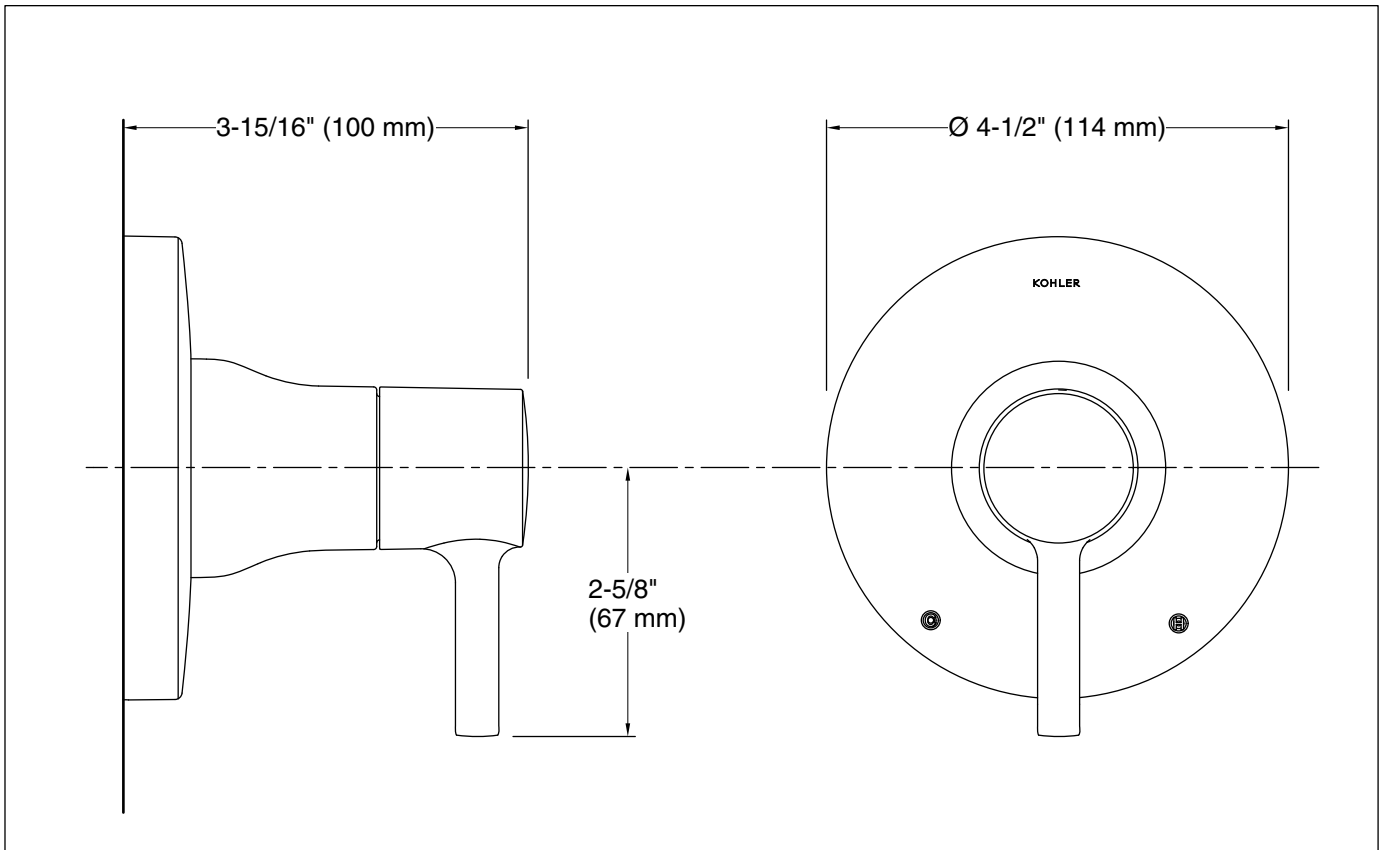

### Available Colors/Finishes

*Color tiles intended for reference only.*

Color	Code	Description
-------	------	-------------

CP Polished Chrome

BN Vibrant® Brushed Nickel

**Technical Information**

All product dimensions are nominal.