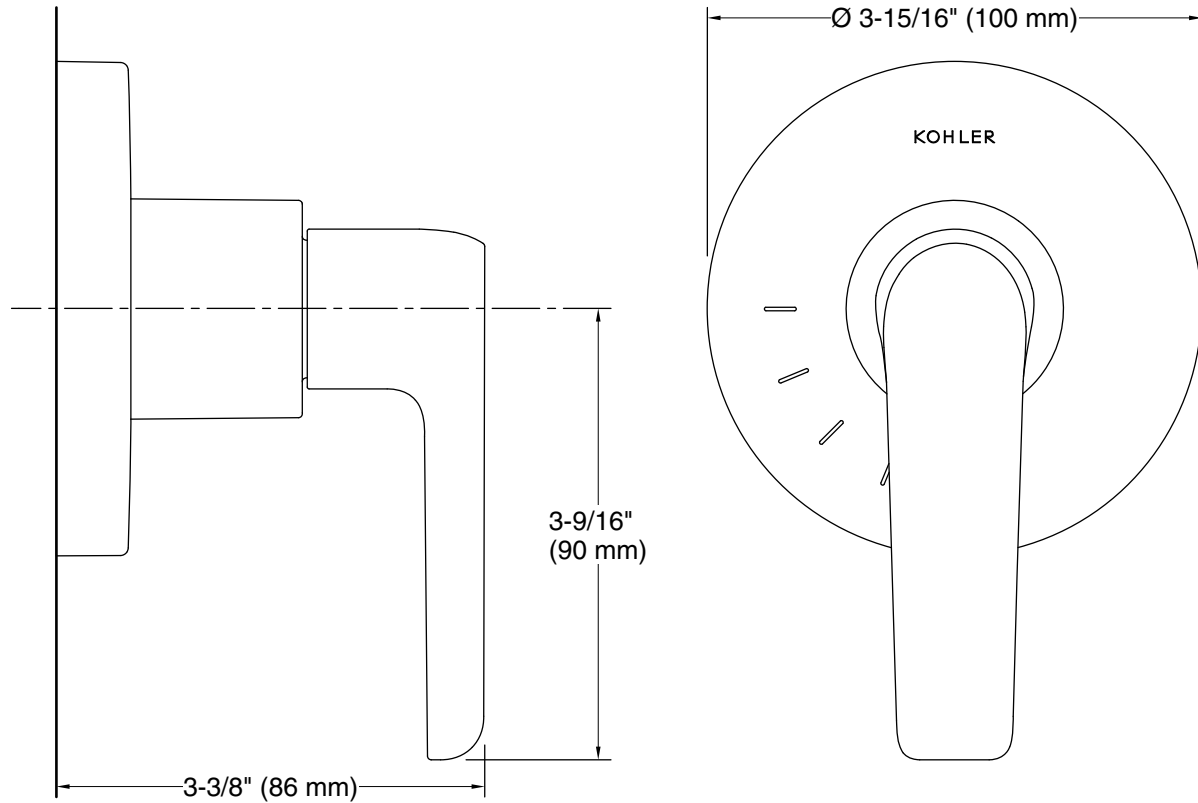

Color tiles intended for reference only.

Color	Code	Description
	CP	Polished Chrome
	BN	Vibrant® Brushed Nickel
	BL	Matte Black
	2MB	Vibrant® Brushed Moderne Brass

Technical Information

All product dimensions are nominal.