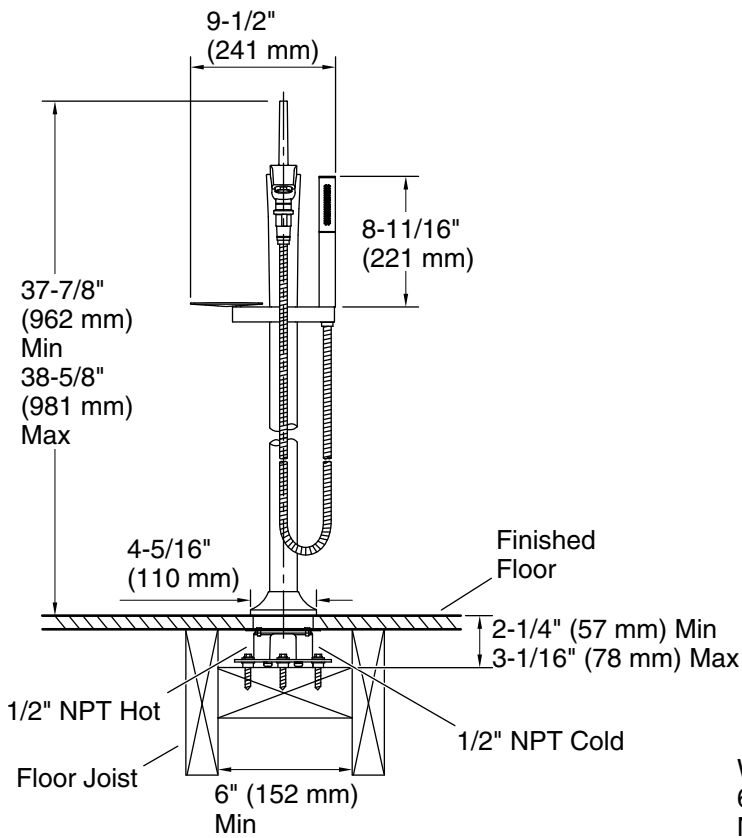

Material

- Premium metal construction for durability and reliability

Installation

- Floor-mount
- Compatibility with bathtub varies by application

Required Products/Accessories

K-97339 Mounting block for select floor-mount bath fillers

Recommended Products/Accessories

K-23723 Faucet cleaner

Included Components

K-21335-G Round two-function handshower, 1.75 gpm

Codes/Standards

ASME A112.18.1/CSA B125.1
DOE - Energy Policy Act 1992
EPA WaterSense®
California Energy Commission (CEC)
IAPMO Certification

KOHLER® Faucet Lifetime Limited Warranty

See website for detailed warranty information.

Technical Information

All product dimensions are nominal.

Faucet:

Flow rate: 7 gal/min (26.5 l/min)

Drain included: No

Spout:

Spout reach: 9-5/16" (236 mm)

Handshower:

Rated maximum flow: 1.75 gal/min (6.6 l/min)

Notes

Install this product according to the installation guide.

Adequate floor support is required. The wood support must be a minimum of 2" (51 mm) thick by 6" (152 mm) wide. 2x6 lumber is NOT adequate for this application.