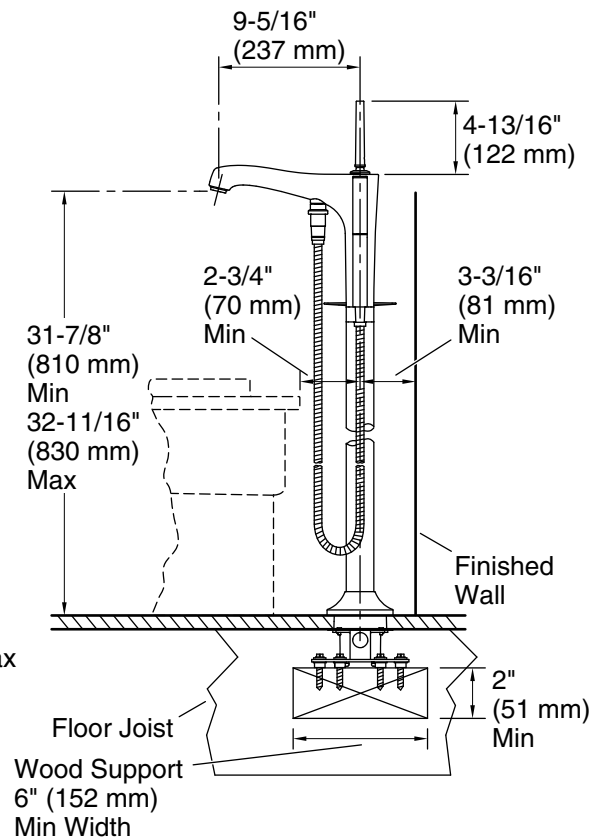

Material

- Premium metal construction for durability and reliability

Installation

- Floor-mount
- Compatibility with bathtub varies by application

Required Products/Accessories

K-97339 Mounting block for select floor-mount bath fillers

Recommended Products/Accessories

K-23723 Faucet cleaner

Included Components

K-21335-G Round two-function handshower, 1.75 gpm

Codes/Standards

ASME A112.18.1/CSA B125.1
DOE - Energy Policy Act 1992
EPA WaterSense®
California Energy Commission (CEC)
IAPMO Certification

KOHLER® Faucet Lifetime Limited Warranty

See website for detailed warranty information.

Technical Information

All product dimensions are nominal.

Faucet:

Flow rate: 7 gal/min (26.5 l/min)

Drain included: No

Spout:

Spout reach: 9-5/16" (236 mm)

Handshower:

Rated maximum flow: 1.75 gal/min (6.6 l/min)

Notes

Install this product according to the installation guide.

Adequate floor support is required. The wood support must be a minimum of 2" (51 mm) thick by 6" (152 mm) wide. 2x6 lumber is NOT adequate for this application.