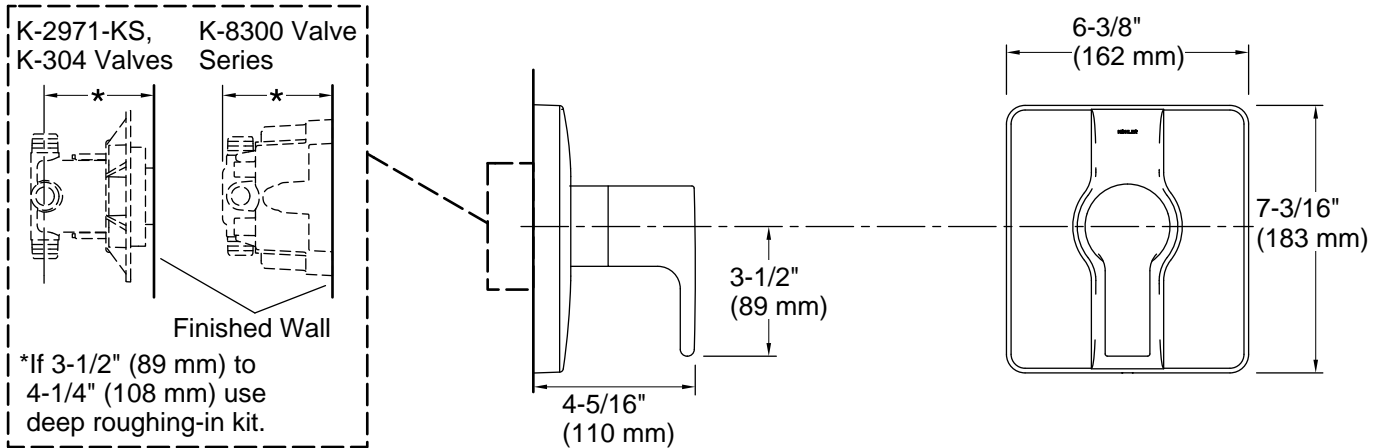

Technical Information

All product dimensions are nominal.

Showerhead/Body Spray:

Rated maximum flow: 2.5 gal/min (9.5 l/min)

Notes

Install the product according to the installation guide.

NOTICE: Risk of product damage. Long screws for installing trim can damage the K-2971-KS valve. Consult the trim installation guide to verify if the thin wall installation kit (88526) is needed.