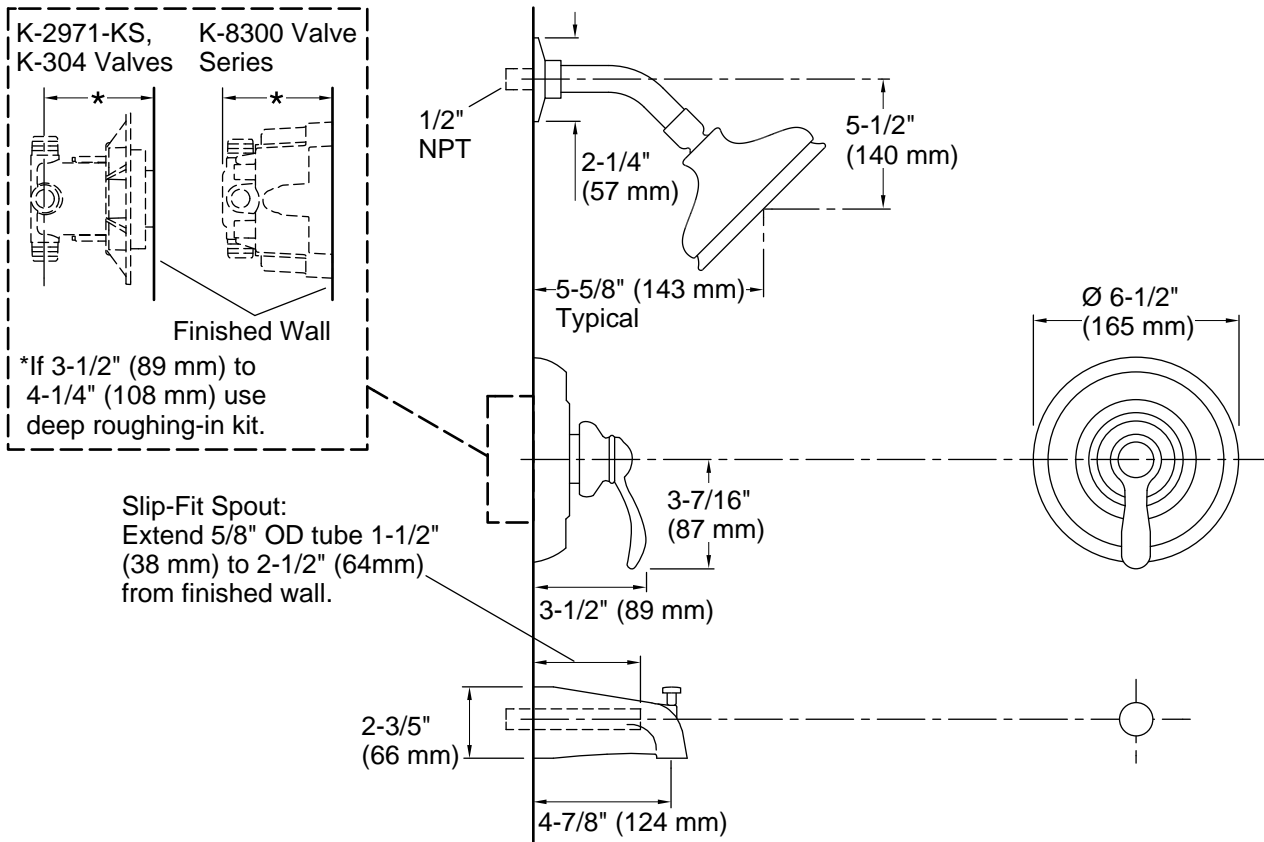

Features

- Includes valve trim, bath spout, shower arm with flange, and showerhead
- Single lever handle allows for both on/off activation and temperature setting
- Coordinates with Fairfax faucets, accessories, and showering components to complete your bathroom
- Includes diverter bath spout with 1/2" copper slip-fit connection
- Includes single-function 2.0 gpm (7.6 lpm) showerhead with Katalyst® air-induction technology
- MasterClean™ sprayface features an easy-to-clean surface that withstands mineral buildup and maximizes spray performance
- Pressure-balancing diaphragm technology maintains outlet temperature within +/-3°F during water pressure fluctuations

Optional Products/Accessories

K-10350 Deep rough-in kit

K-10351 Test cap for K-8300 Series valve bodies

Codes/Standards

ASME A112.18.1/CSA B125.1

DOE - Energy Policy Act 1992

EPA WaterSense®

IAPMO Certification

KOHLER® Faucet Lifetime Limited Warranty

See website for detailed warranty information.

Technical Information

All product dimensions are nominal.

Showerhead/Body Spray:

Rated maximum flow: 2 gal/min (7.6 l/min)

Install straight pipe or tube drop of 7" (178 mm) to 18" (457 mm) with single elbow between the valve and the wall-mount spout. Elbow must be a 90 degree drop ell that is secured to rigid framing.