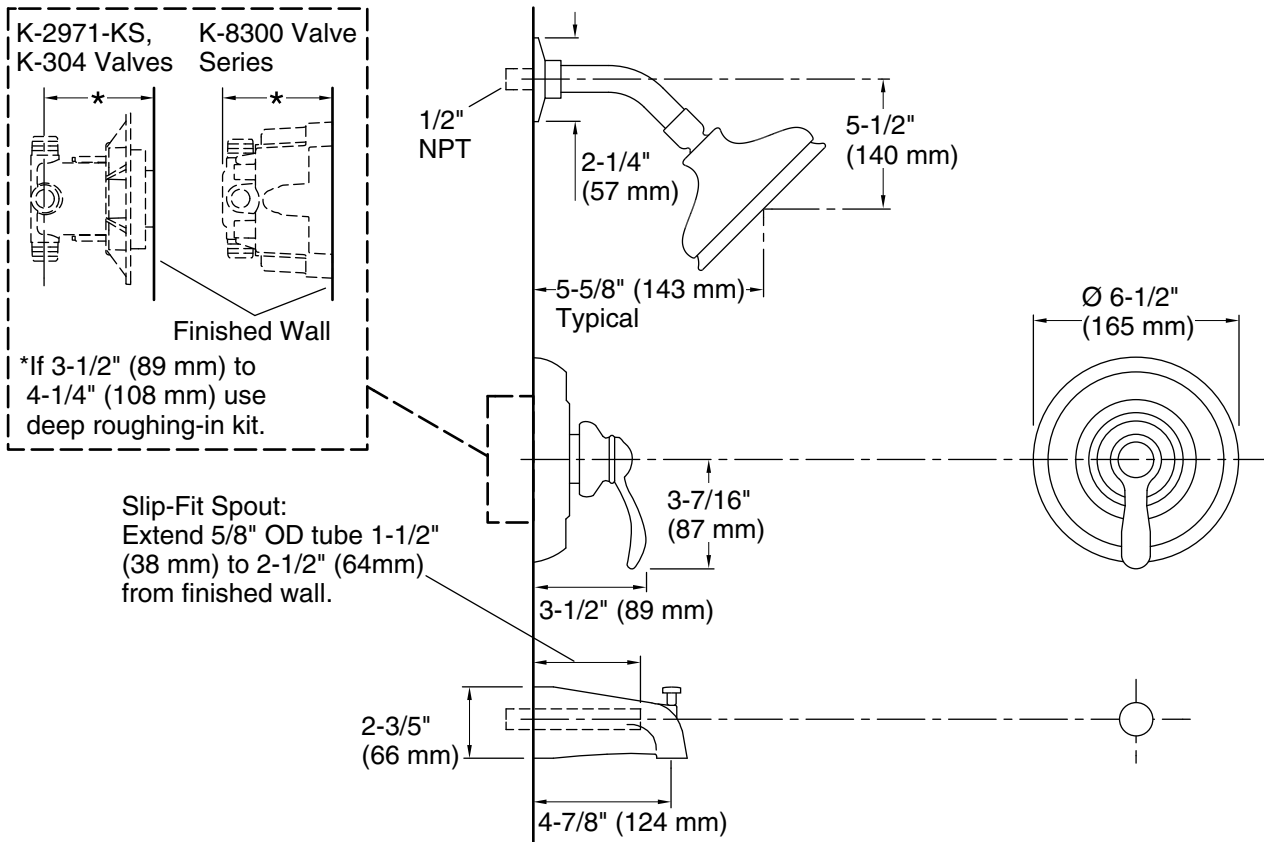

Features

- Includes valve trim, bath spout, shower arm with flange, and showerhead
- Single lever handle allows for both on/off activation and temperature setting
- Coordinates with Fairfax faucets, accessories, and showering components to complete your bathroom
- Includes diverter bath spout with 1/2" copper slip-fit connection
- Includes single-function 2.0 gpm (7.6 lpm) showerhead with Katalyst® air-induction technology
- MasterClean™ sprayface features an easy-to-clean surface that withstands mineral buildup and maximizes spray performance
- Pressure-balancing diaphragm technology maintains outlet temperature within +/-3°F during water pressure fluctuations

Optional Products/Accessories

K-10350 Deep rough-in kit

K-10351 Test cap for K-8300 Series valve bodies

Codes/Standards

ASME A112.18.1/CSA B125.1

DOE - Energy Policy Act 1992

EPA WaterSense®

IAPMO Certification

KOHLER® Faucet Lifetime Limited Warranty

See website for detailed warranty information.

Technical Information

All product dimensions are nominal.

Showerhead/Body Spray:

Rated maximum flow: 2 gal/min (7.6 l/min)

Install straight pipe or tube drop of 7" (178 mm) to 18" (457 mm) with single elbow between the valve and the wall-mount spout. Elbow must be a 90 degree drop ell that is secured to rigid framing.