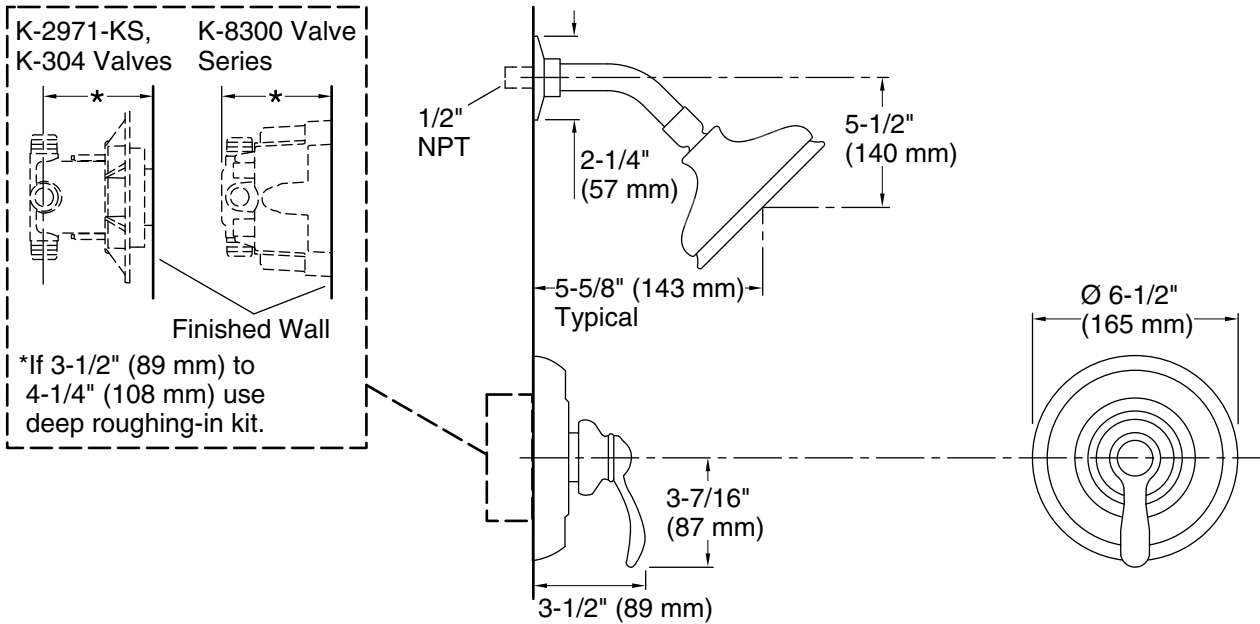

Features

- Includes faceplate with handle, shower arm with flange and showerhead
- Single lever handle allows for both on/off activation and temperature setting
- Coordinates with Fairfax faucets, accessories, and showering components to complete your bathroom
- Includes single-function 2.5 gpm (9.5 l/min) showerhead
- MasterClean™ sprayface features an easy-to-clean surface that withstands mineral buildup and maximizes spray performance
- Pressure-balancing diaphragm technology maintains outlet temperature within +/-3°F during water pressure fluctuations

Optional Products/Accessories

K-10350 Deep rough-in kit

K-10351 Test cap for K-8300 Series valve bodies

Codes/Standards

ASME A112.18.1/CSA B125.1

DOE - Energy Policy Act 1992

KOHLER® Faucet Lifetime Limited Warranty

See website for detailed warranty information.

Technical Information

All product dimensions are nominal.

Showerhead/Body Spray:

Rated maximum flow: 2.5 gal/min (9.5 l/min)

Notes

Install the product according to the installation guide.