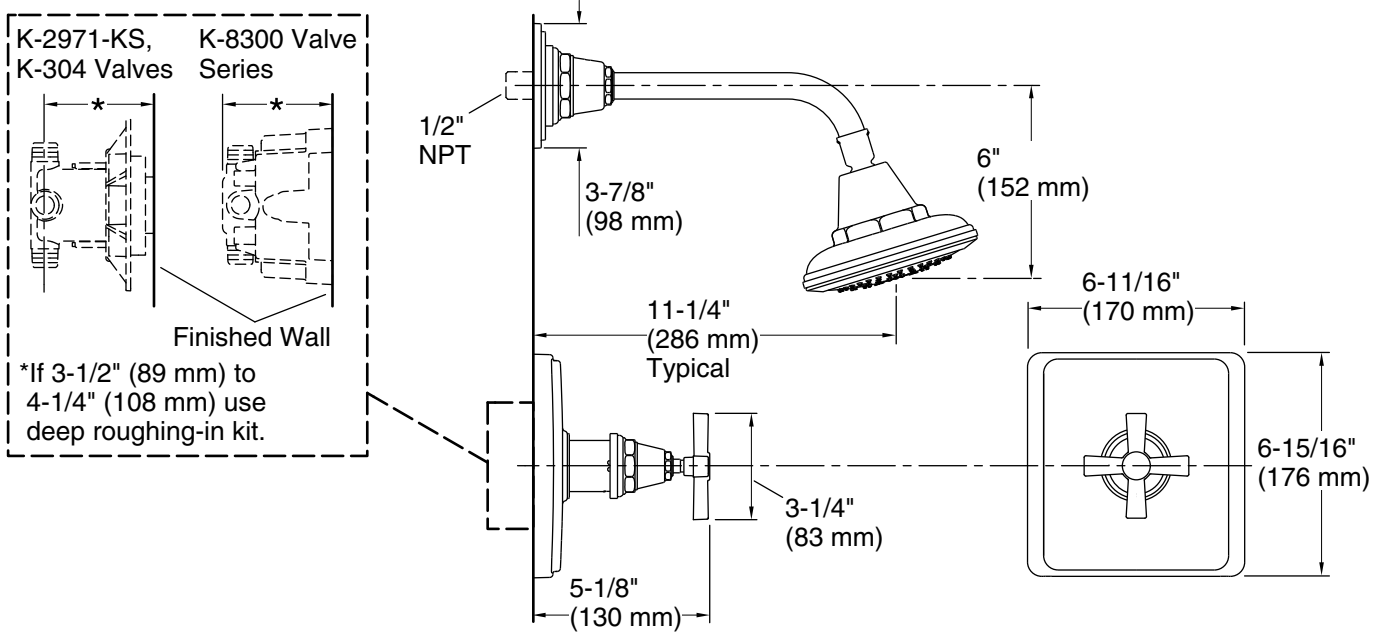

10-21-2024 23:47 - US/CA

THE BOLD LOOK
OF **KOHLER**®

KOHLER Faucets Rite-Temp® shower trim kit with cross handle, 2.5 gpm Pinstripe® Pure K-TS13134-3A

Technical Information

All product dimensions are nominal.

Drain included: No

Handshower:

Rated maximum flow: 0 gal/min (0 l/min)

Showerhead/Body Spray:

Rated maximum flow: 2.5 gal/min (9.5 l/min)

Notes

Install the product according to the installation guide.

NOTICE: Risk of product damage. Long screws for installing trim can damage the K-2971-KS valve. Consult the trim installation guide to verify if the thin wall installation kit (88526) is needed.