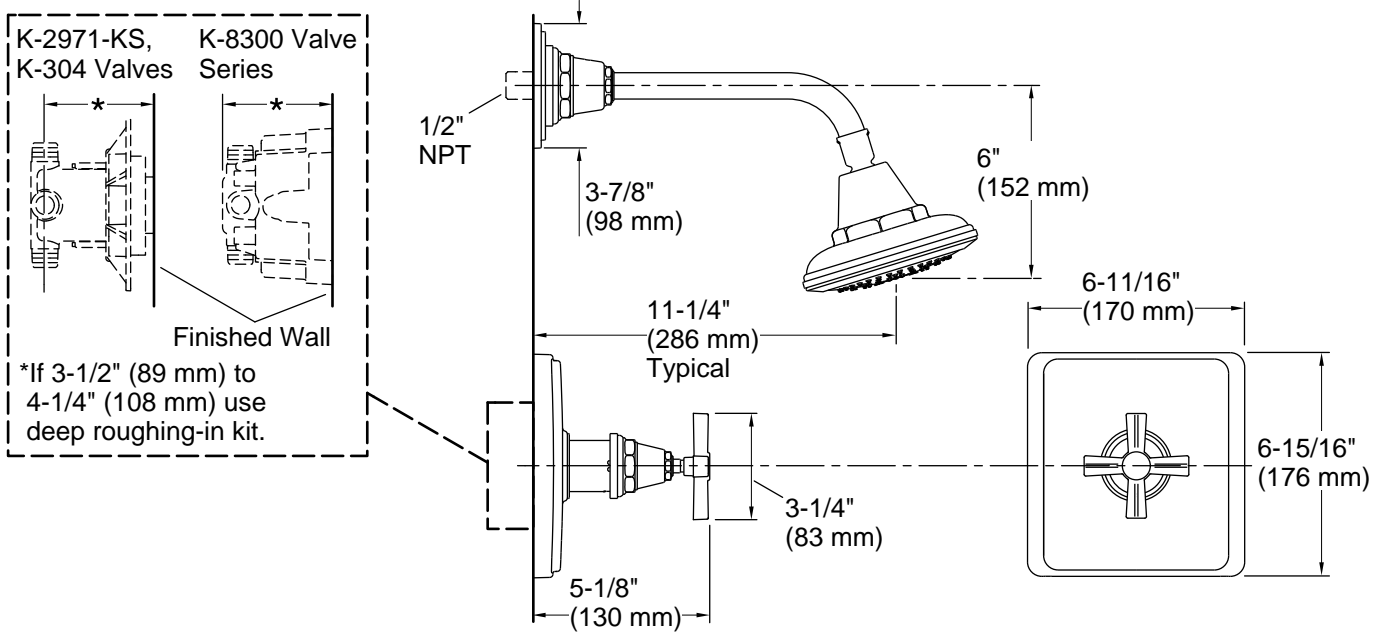

KOHLER® Faucets Rite-Temp® shower trim kit with cross handle, 2.5 gpm Pinstripe® K-TS13134-3B

Features

- Single cross handle controls both on/off activation and temperature setting
- A single handle controls both on/off activation and temperature setting
- MasterClean™ sprayface features an easy-to-clean surface that withstands mineral buildup and maximizes spray performance
- Antiscald protection
- Coordinates with Pinstripe faucets, accessories, and showering components to complete your bathroom
- Pressure-balancing diaphragm technology maintains outlet temperature within +/-3°F during water pressure fluctuations
- Includes single-function 2.5 gpm (9.5 l/min) showerhead
- Includes faceplate with ADA-compliant metal cross handle
- Includes faceplate with handle, shower arm with flange and showerhead

12-19-2024 21:22 - US/CA

THE BOLD LOOK
OF **KOHLER**®

KOHLER Faucets Rite-Temp® shower trim kit with cross handle, 2.5 gpm

Pinstripe®
K-TS13134-3B

Technical Information

All product dimensions are nominal.

Drain included: No

Showerhead/Body Spray:

Rated maximum flow: 2.5 gal/min (9.5 l/min)

Notes

Install the product according to the installation guide.

NOTICE: Risk of product damage. Long screws for installing trim can damage the K-2971-KS valve. Consult the trim installation guide to verify if the thin wall installation kit (88526) is needed.