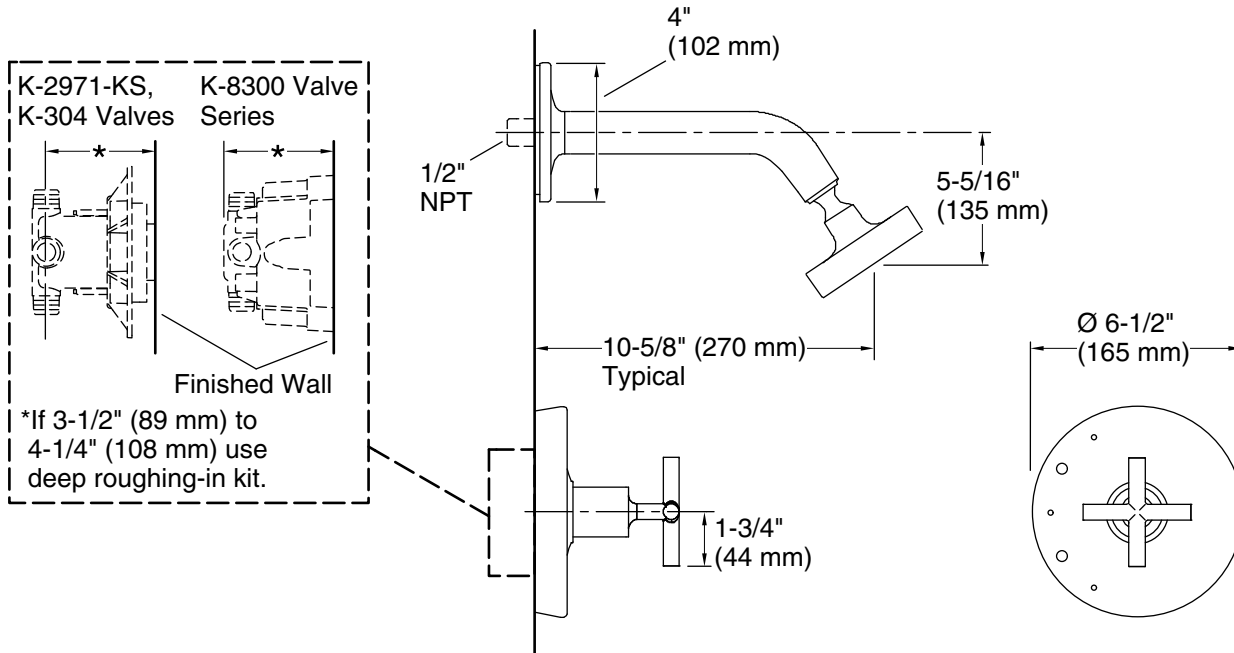

10-21-2024 21:56 - US/CA

THE BOLD LOOK
OF **KOHLER®**

KOHLER Faucets Rite-Temp® shower trim kit with cross handle, 2.5 gpm
Purist®
K-TS14422-3

Technical Information

All product dimensions are nominal.

Drain included: No

Handshower:

Rated maximum flow: 0 gal/min (0 l/min)

Showerhead/Body Spray:

Rated maximum flow: 2.5 gal/min (9.5 l/min)

Notes

Install the product according to the installation guide.

NOTICE: Risk of product damage. Long screws for installing trim can damage the K-2971-KS valve. Consult the trim installation guide to verify if the thin wall installation kit (88526) is needed.