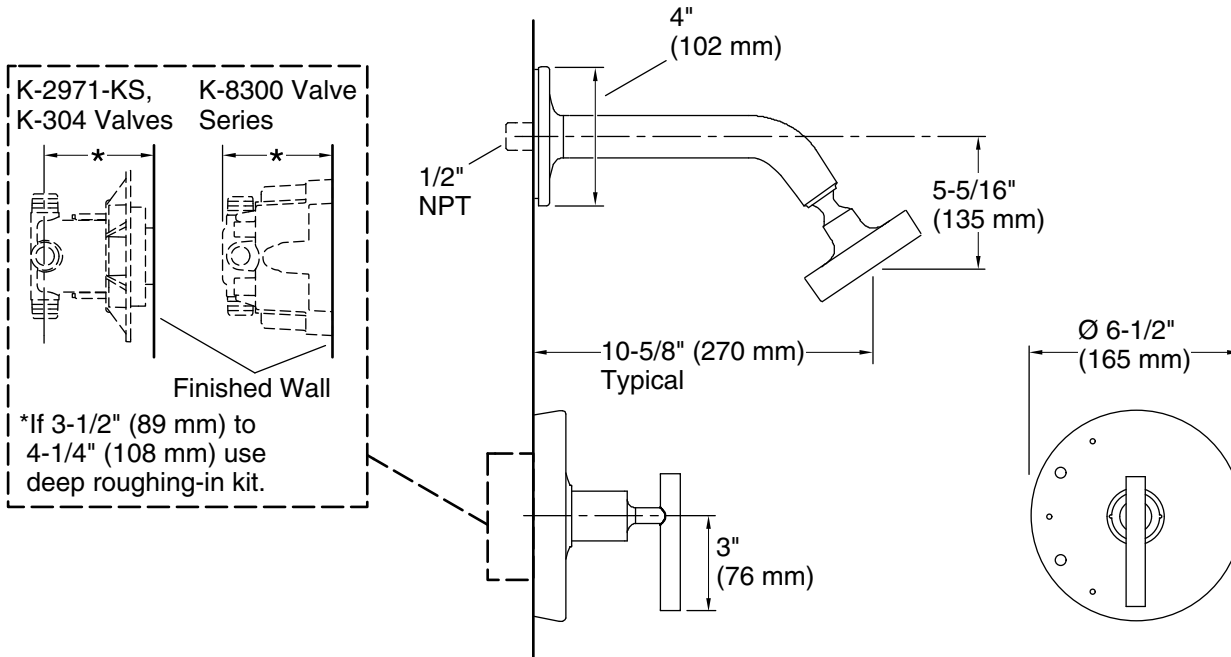

10-21-2024 23:14 - US/CA

THE BOLD LOOK
OF **KOHLER**®

KOHLER Faucets Rite-Temp® shower trim kit with lever handle, 2.5 gpm
Purist®
K-TS14422-4

Technical Information

All product dimensions are nominal.

Drain included: No

Handshower:

Rated maximum flow: 0 gal/min (0 l/min)

Showerhead/Body Spray:

Rated maximum flow: 2.5 gal/min (9.5 l/min)

Notes

Install the product according to the installation guide.

NOTICE: Risk of product damage. Long screws for installing trim can damage the K-2971-KS valve. Consult the trim installation guide to verify if the thin wall installation kit (88526) is needed.