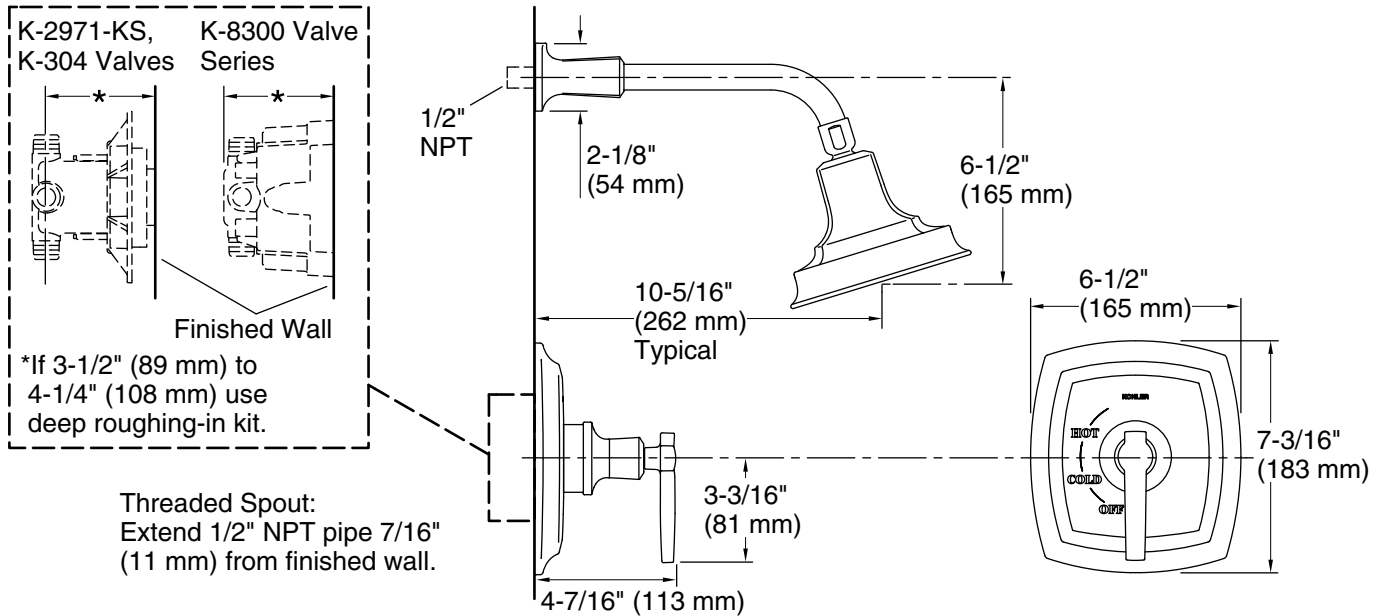

Features

- A single handle controls both on/off activation and temperature setting
- MasterClean™ sprayface features an easy-to-clean surface that withstands mineral buildup and maximizes spray performance
- Includes single-function 2.5 gpm (9.5 lpm) showerhead with Katalyst® air-induction technology
- Antiscald protection
- Includes faceplate, shower arm with flange, and ADA-compliant metal Level handle
- Pressure-balancing diaphragm technology maintains outlet temperature within +/-3°F during water pressure fluctuations
- Coordinates with Margaux faucets, accessories, and showering components to complete your bathroom
- THIS NEW K-TS16234-4 TRIM REPLACES THE EXISTING K-T16234-4 TRIM. THE NEW TRIM IS IDENTICAL AND INCLUDES TRIM ADAPTER KITS FOR BOTH RITE-TEMP K-304/K-2971 HIFLOW AND THE NEW K-8304 SERIES VALVE

Optional Products/Accessories

K-10350 Deep rough-in kit
K-10351 Test cap for K-8300 Series valve bodies

Codes/Standards

ASME A112.18.1/CSA B125.1
DOE - Energy Policy Act 1992
IAPMO Certification

KOHLER® Faucet Lifetime Limited Warranty

See website for detailed warranty information.

Technical Information

All product dimensions are nominal.

Drain included: No

Handshower:

Rated maximum flow: 0 gal/min (0 l/min)

Showerhead/Body Spray:

Rated maximum flow: 2.5 gal/min (9.5 l/min)