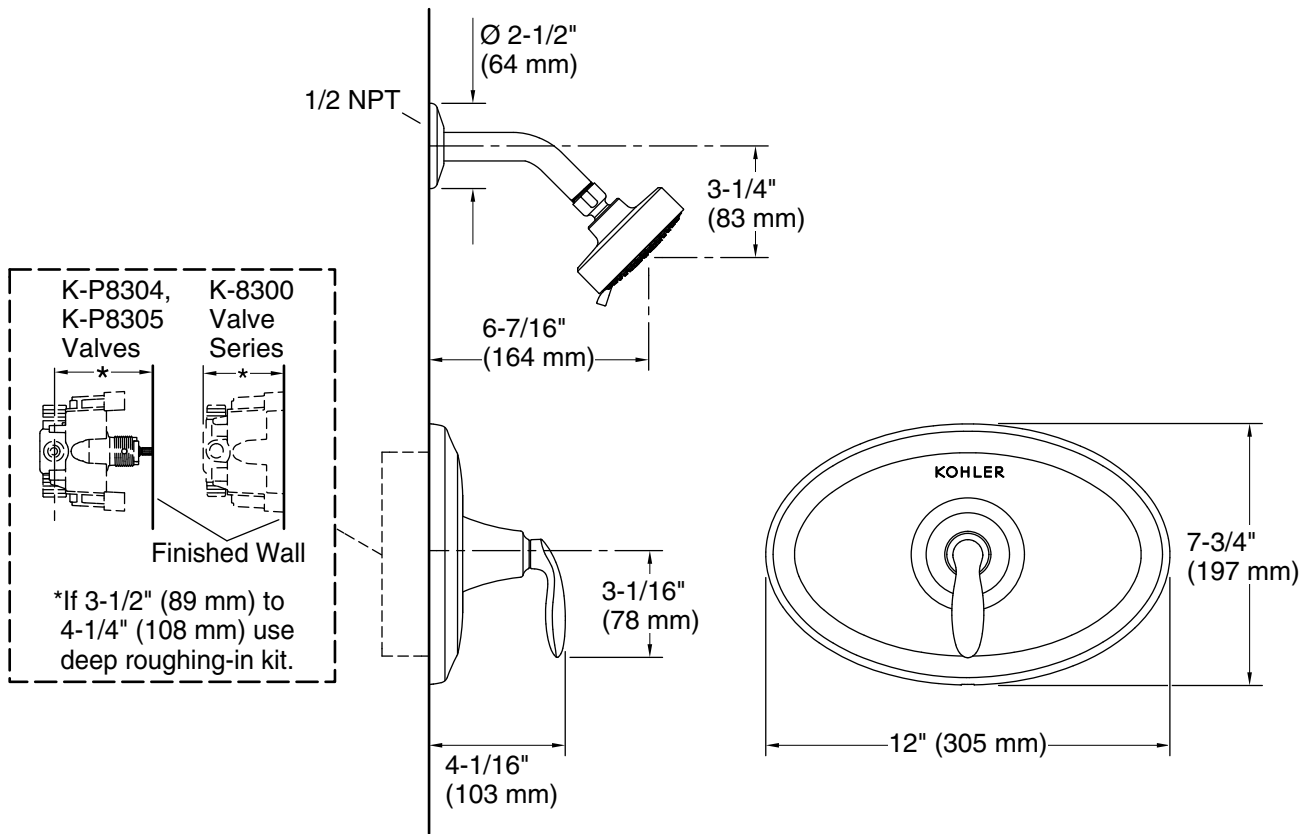

Technical Information

All product dimensions are nominal.

Drain included: No

Handshower:

Rated maximum flow: 0 gal/min (0 l/min)

Showerhead/Body Spray:

Rated maximum flow: 1.75 gal/min (6.6 l/min)

Notes

Install this product according to the installation instructions.