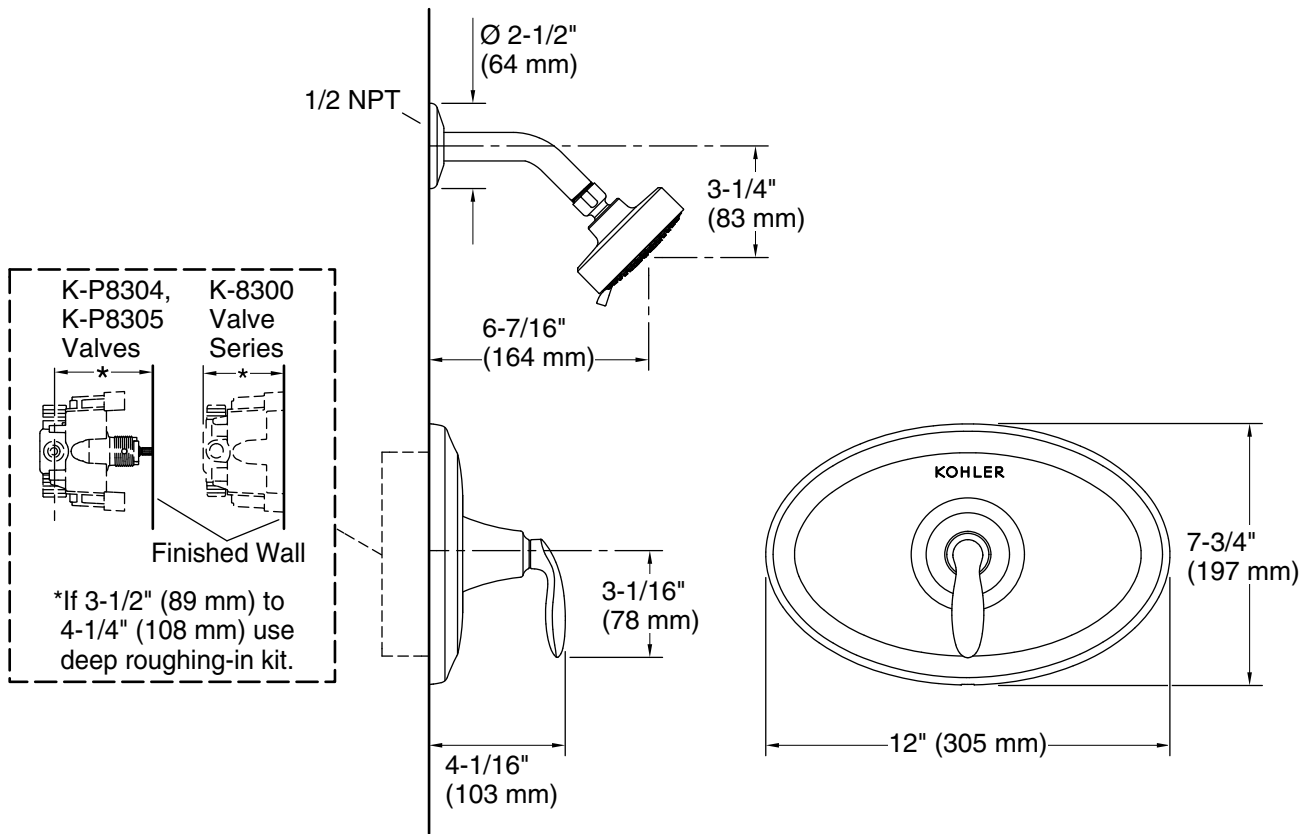

Technical Information

All product dimensions are nominal.

Drain included: No

Handshower:

Rated maximum flow: 0 gal/min (0 l/min)

Showerhead/Body Spray:

Rated maximum flow: 2.5 gal/min (9.5 l/min)

Notes

Install this product according to the installation instructions.