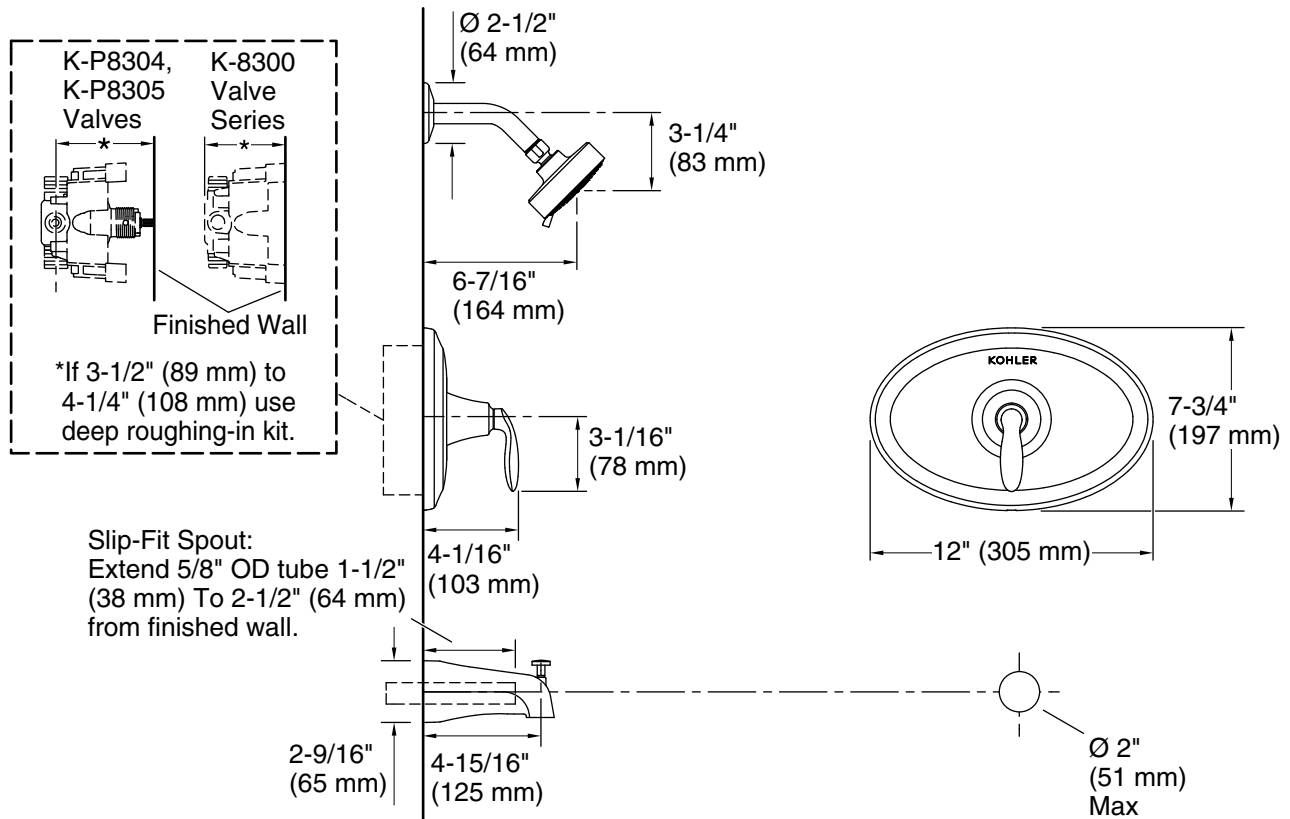

Technical Information

All product dimensions are nominal.

Drain included: No

Spout:

Spout reach: $9\text{-}15/16''$ (252 mm)

Handshower:

Rated maximum flow: 0 gal/min (0 l/min)

Showerhead/Body Spray:

Rated maximum flow: 1.75 gal/min (6.6 l/min)

Notes

Install this product according to the installation instructions.