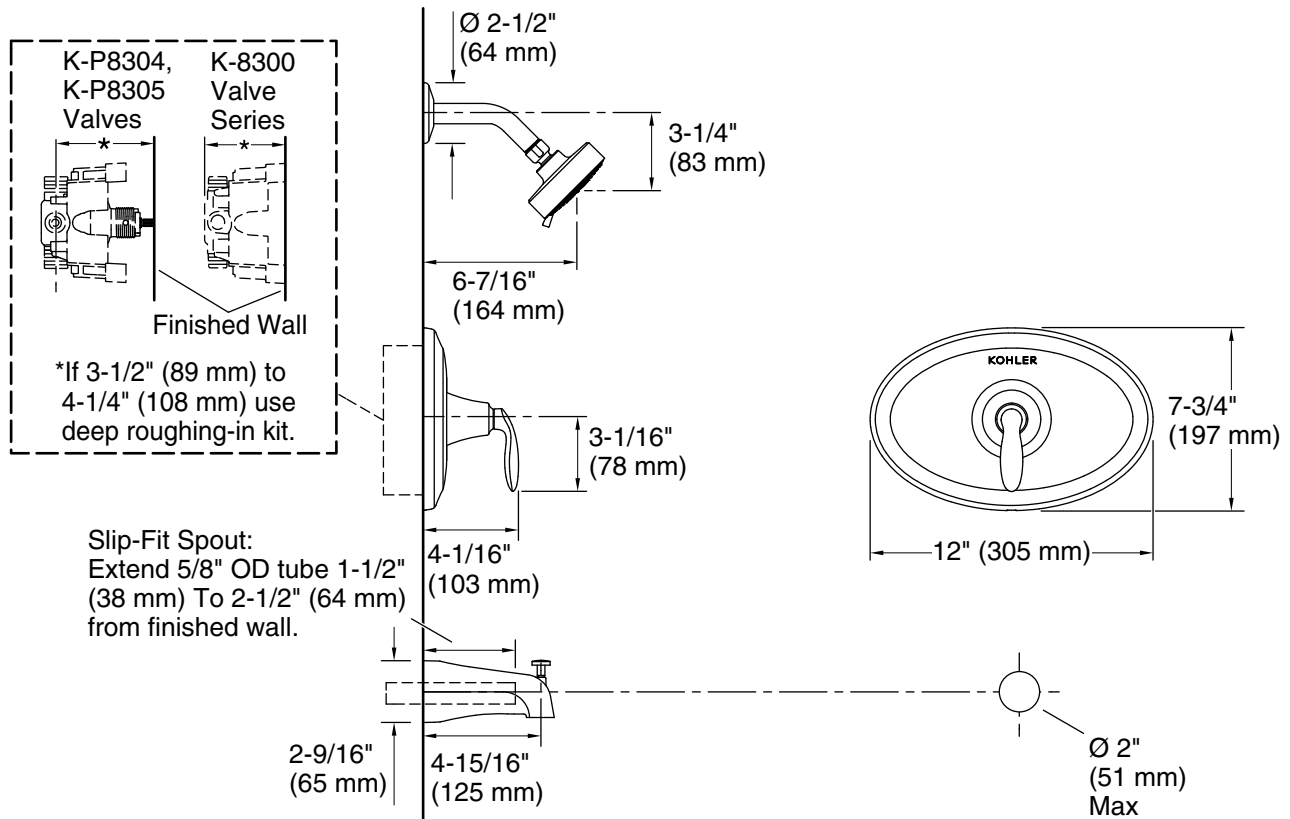

Features

- 12" (305 mm) escutcheon plate covers two-handle valve assembly holes.
- Single lever handle allows for both on/off activation and temperature setting
- Advanced spray engine provides three alternate experiences: wide coverage, intense drenching, and targeted spray
- Wide coverage spray produces an encompassing spray for everyday use
- Intense drenching spray delivers a forceful spray ideal for rinsing shampoo from hair
- Targeted spray is a focused stream for targeting sore muscles or use as a utility spray
- Simple thumb tab smoothly transitions between sprays
- MasterClean™ sprayface features an easy-to-clean surface that withstands mineral buildup and maximizes spray performance
- 2.5 gpm (9.5 lpm) maximum flow rate at 80 psi (5.5 bar)
- 5" (127 mm) spout with slip-fit connection and diverter knob
- Requires Rite-Temp® pressure-balancing valve (sold separately)

Technical Information

All product dimensions are nominal.

Drain included: No

Spout:

Spout reach: 4-15/16" (125 mm)

Handshower:

Rated maximum flow: 0 gal/min (0 l/min)

Showerhead/Body Spray: