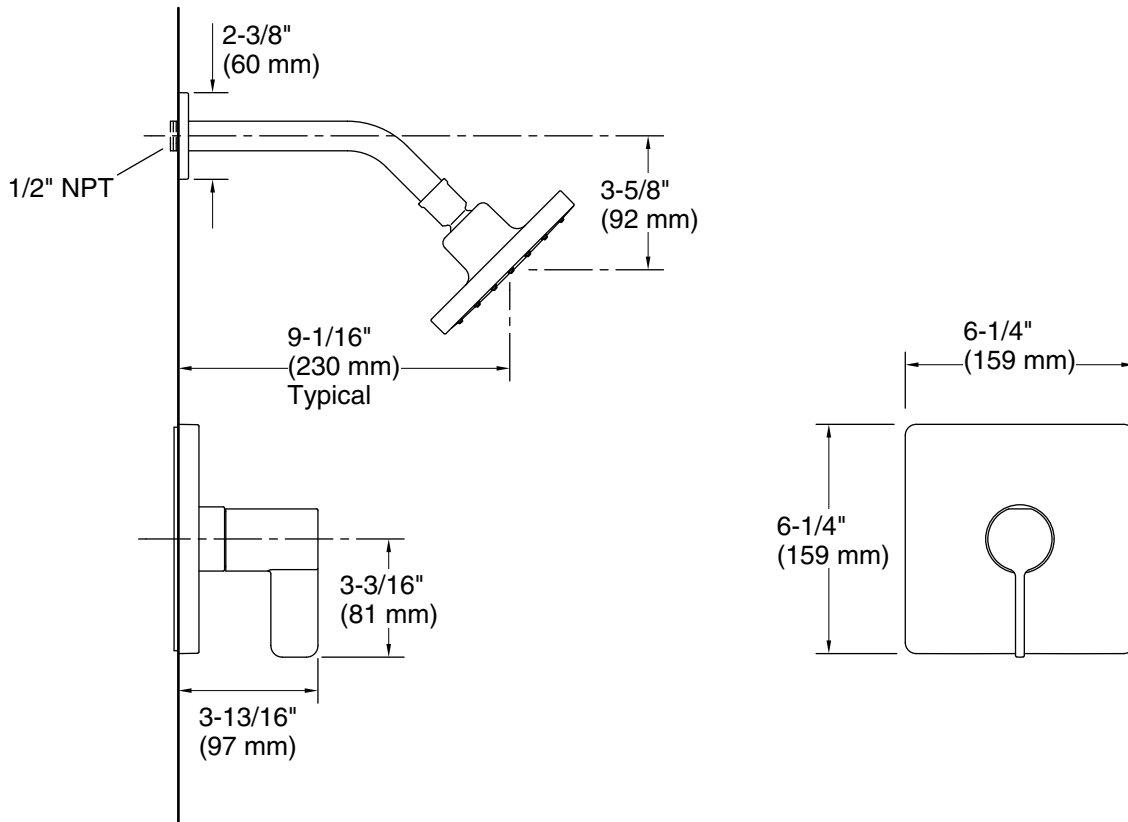

Technical Information

All product dimensions are nominal.

Drain included: No

Handshower:

Rated maximum flow: 0 gal/min (0 l/min)

Showerhead/Body Spray:

Rated maximum flow: 1.75 gal/min (6.6 l/min)

Notes