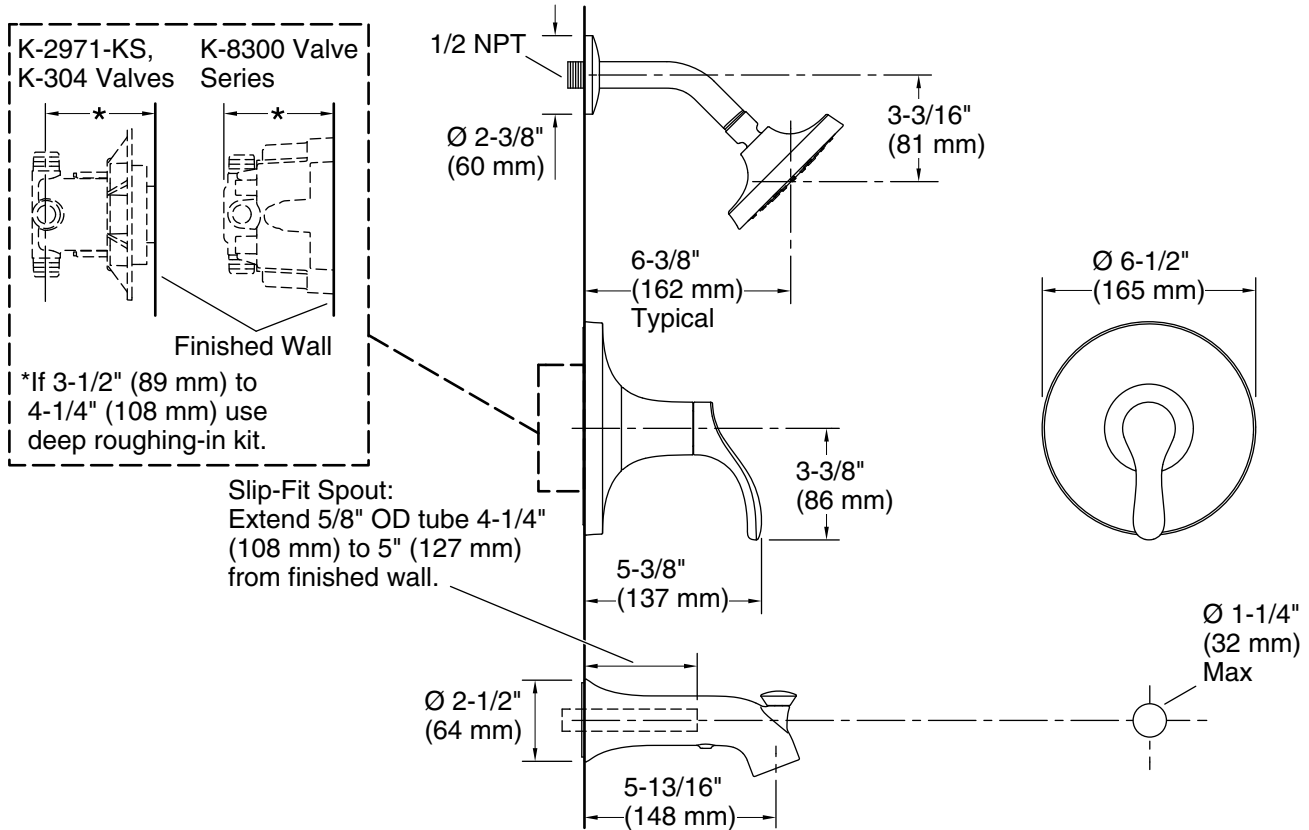

Features

- A single handle controls both on/off activation and temperature setting
- Pressure-balancing diaphragm technology maintains outlet temperature within +/-3°F during water pressure fluctuations
- Antiscald protection
- Single-function 1.75 gpm (6.6 lpm) showerhead
- MasterClean™ sprayface features an easy-to-clean surface that withstands mineral buildup and maximizes spray performance
- Includes faceplate with handle, 6-9/16" (167 mm) diverter bath spout with slip fit connection, showerhead, shower arm and flange
- Requires Rite-Temp® pressure-balancing valve (sold separately)
- Coordinates with other products in the Simplice collection
- This product can help a building earn Water Efficiency points in LEED® Green Building Rating System

Recommended Products/Accessories

K-23723 Faucet cleaner

Optional Products/Accessories

K-10350 Deep rough-in kit

K-10351 Test cap for K-8300 Series valve bodies

Codes/Standards

ASME A112.18.1/CSA B125.1
DOE - Energy Policy Act 1992
EPA WaterSense®
California Energy Commission (CEC)
IAPMO Certification

Technical Information

All product dimensions are nominal.

Drain included: No

Spout:

Spout reach: 5-13/16" (148 mm)

Handshower:

Rated maximum flow: 0 gal/min (0 l/min)

Showerhead/Body Spray:

Rated maximum flow: 1.75 gal/min (6.6 l/min)

Notes

Install this product according to the installation instructions.