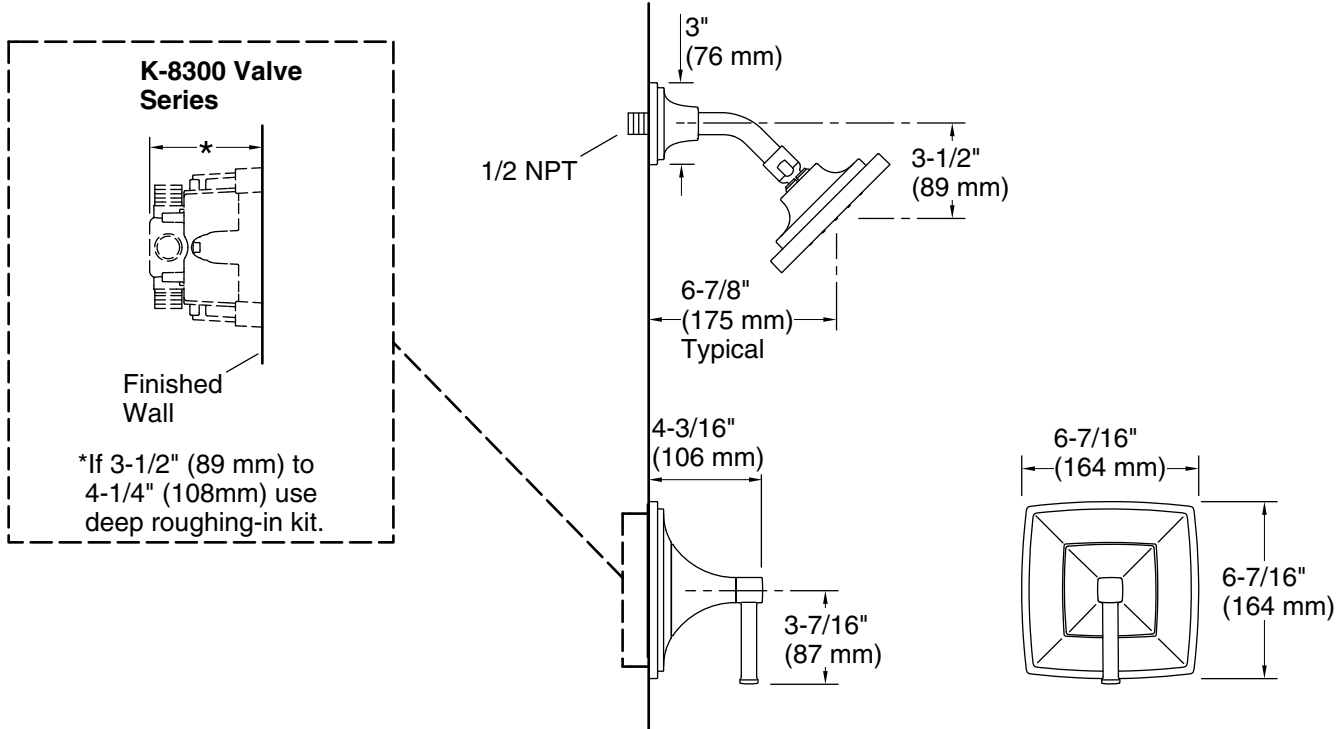

Features

- Pressure-balancing diaphragm technology maintains outlet temperature within +/-3°F during water pressure fluctuations
- Antiscald protection
- A single handle controls both on/off activation and temperature setting
- Includes faceplate with ADA-compliant metal lever handle
- Includes single-function 2.5 gpm (9.5 lpm) showerhead
- MasterClean™ sprayface features an easy-to-clean surface that withstands mineral buildup and maximizes spray performance
- Includes shower arm and flange
- Coordinates with other products in the Riff collection
- Requires Rite-Temp® pressure-balancing valve (sold separately)

or

K-8300 Series Rite-Temp® Valve Body Rough-ins

K-8305 Series Rite-Temp® Cartridges

Adapters, Rough-in and Extension Kits

10350 Range: 3-1/2" (89 mm) -
4-1/4" (108 mm)

Recommended Products/Accessories

K-23723 Faucet cleaner

Optional Products/Accessories

K-10350 Deep rough-in kit

K-10351 Test cap for K-8300 Series valve bodies

Codes/Standards

ASME A112.18.1/CSA B125.1

DOE - Energy Policy Act 1992

IAPMO Certification

KOHLER® Faucet Lifetime Limited Warranty

Technical Information

All product dimensions are nominal.

Drain included: No

Handshower:

Rated maximum flow: 0 gal/min (0 l/min)

Showerhead/Body Spray:

Rated maximum flow: 2.5 gal/min (9.5 l/min)

Notes